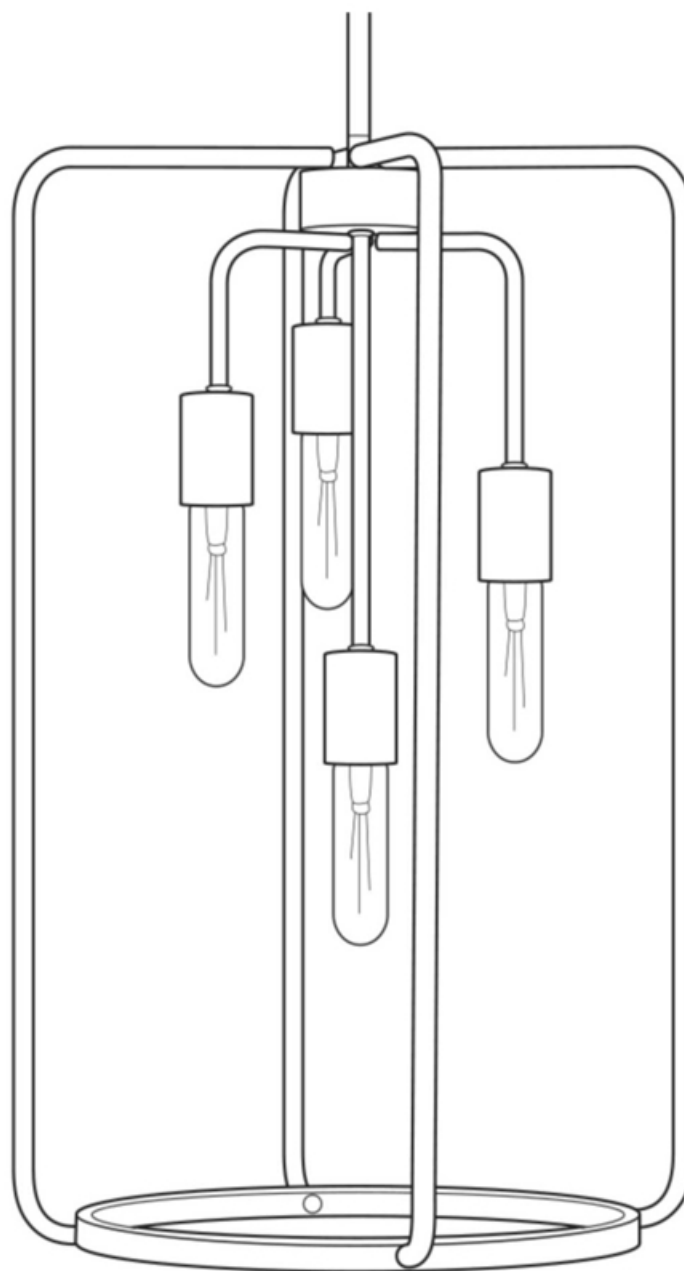

urban ambiance

UHP3281

INTERIOR PENDANT

Fixture Collection Name	Loveland
Fixture Finish	Midnight Black
Fixture Material	Steel
Shade Material	No Shade
Bulb Base Type	Medium Base
Bulb Wattage	60 W
Number of Bulbs Req.	4
Bulbs Included	No
Primary Style	Urban Loft
Location Rating	Dry Locations
Weight (in LBS)	5.72
Chain Length	8 inches
Extension Rods	One 6" and Four 12" Down Rods
Ceiling / Back Plate Dims.	0.8125"x 5.125"x 5.125"
Power Wire Length	15 Feet
LED Bulb Compatible	Yes
Sloped Ceiling Compatible	Yes

22.875"

14.5"