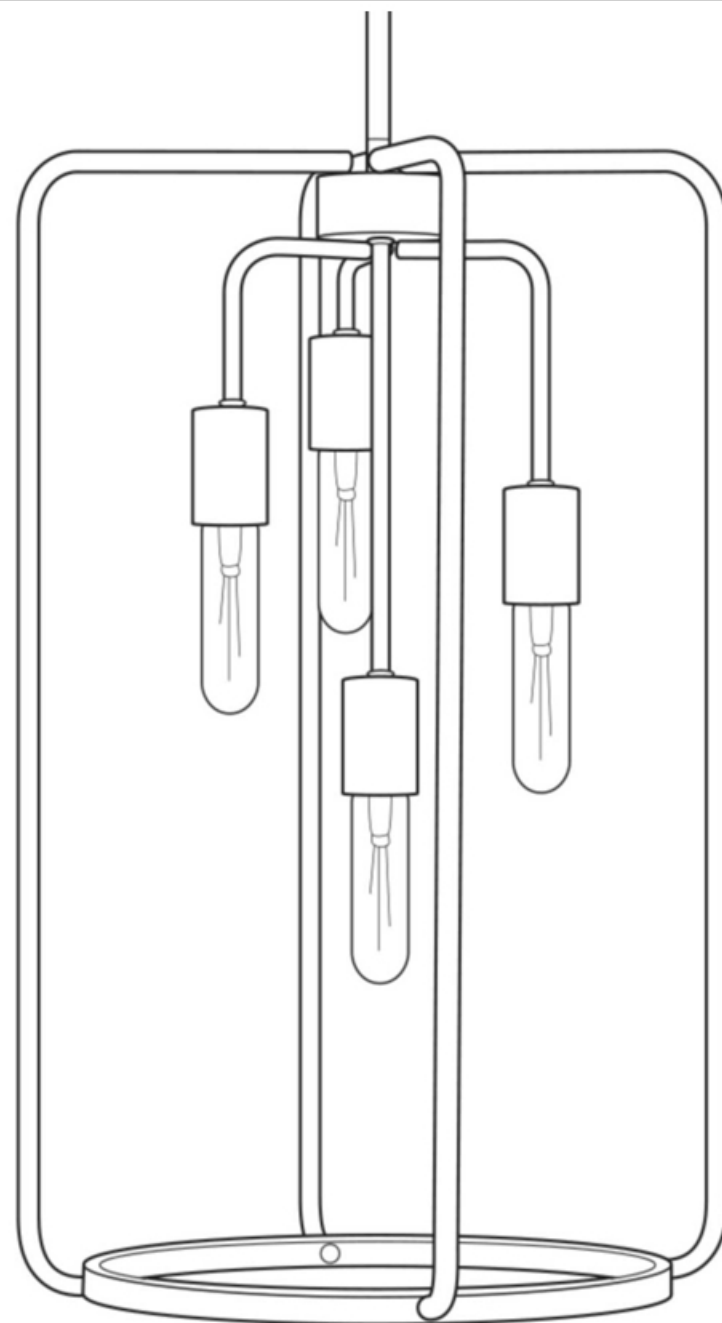

urban ambiance

UHP3280

INTERIOR PENDANT

Fixture Collection Name	Loveland
Fixture Finish	Galvanized Steel
Fixture Material	Steel
Shade Material	No Shade
Bulb Base Type	Medium Base
Bulb Wattage	60 W
Number of Bulbs Req.	4
Bulbs Included	No
Primary Style	Urban Loft
Location Rating	Dry Locations
Weight (in LBS)	5.72
Chain Length	8 inches
Extension Rods	One 6" and Four 12" Down Rods
Ceiling / Back Plate Dims.	0.8125"x 5.125"x 5.125"
Power Wire Length	15 Feet
LED Bulb Compatible	Yes
Sloped Ceiling Compatible	Yes

22.875"

14.5"