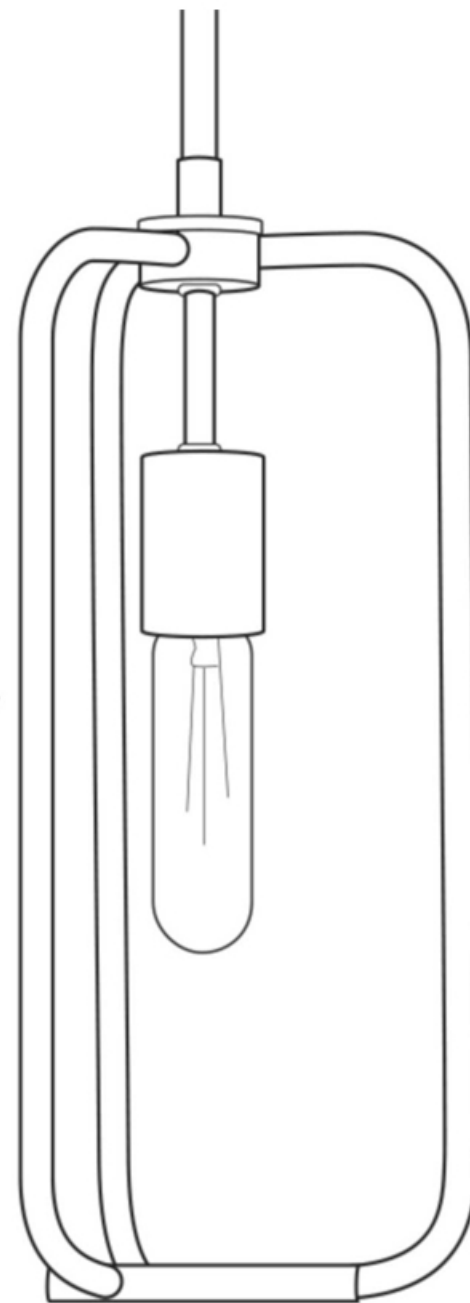

urban ambiance

UHP3270

INTERIOR PENDANT

Fixture Collection Name	Loveland
Fixture Finish	Galvanized Steel
Fixture Material	Steel
Shade Material	No Shade
Bulb Base Type	Medium Base
Bulb Wattage	60 W
Number of Bulbs Req.	1
Bulbs Included	No
Primary Style	Urban Loft
Location Rating	Dry Locations
Weight (in LBS)	2.42
Chain Length	8 inches
Extension Rods	One 6" and Four 12" Down Rods
Ceiling / Back Plate Dims.	0.8125"x 5.125"x 5.125"
Power Wire Length	12 Feet
LED Bulb Compatible	Yes
Sloped Ceiling Compatible	Yes

14.875"

7"