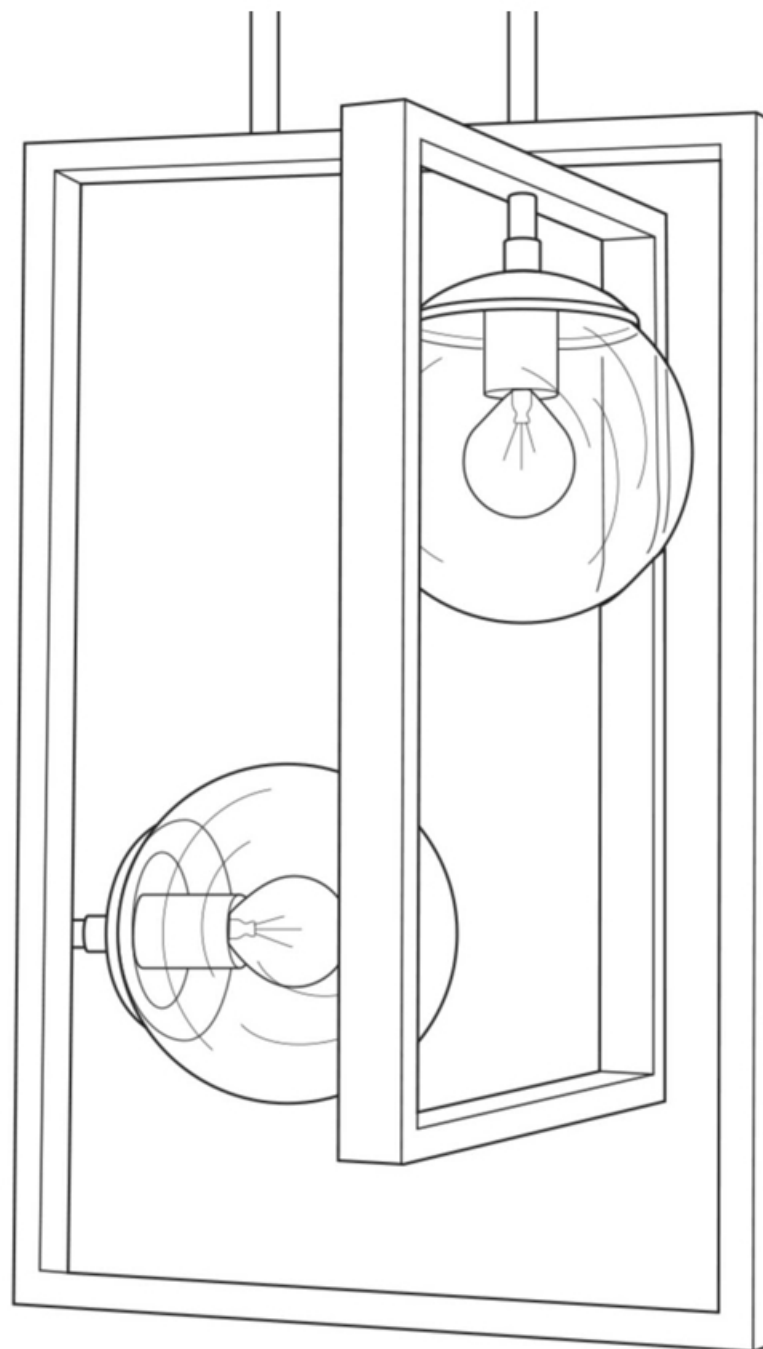

urban ambiance

UHP3262

INTERIOR PENDANT

Fixture Collection Name	Canton
Fixture Finish	Brushed Bronze
Fixture Material	Steel
Shade Material	Clear
Bulb Base Type	Candelabra Base
Bulb Wattage	60 W
Number of Bulbs Req.	2
Bulbs Included	No
Primary Style	Minimalist
Location Rating	Dry Locations
Weight (in LBS)	4.48
Chain Length	None
Extension Rods	Two 12" and Eight 12" Down Rods
Ceiling / Back Plate Dims.	0.81"x 7.87"x 4.5"
Power Wire Length	12 Feet
LED Bulb Compatible	Yes
Sloped Ceiling Compatible	Yes

20.5"

13.5"