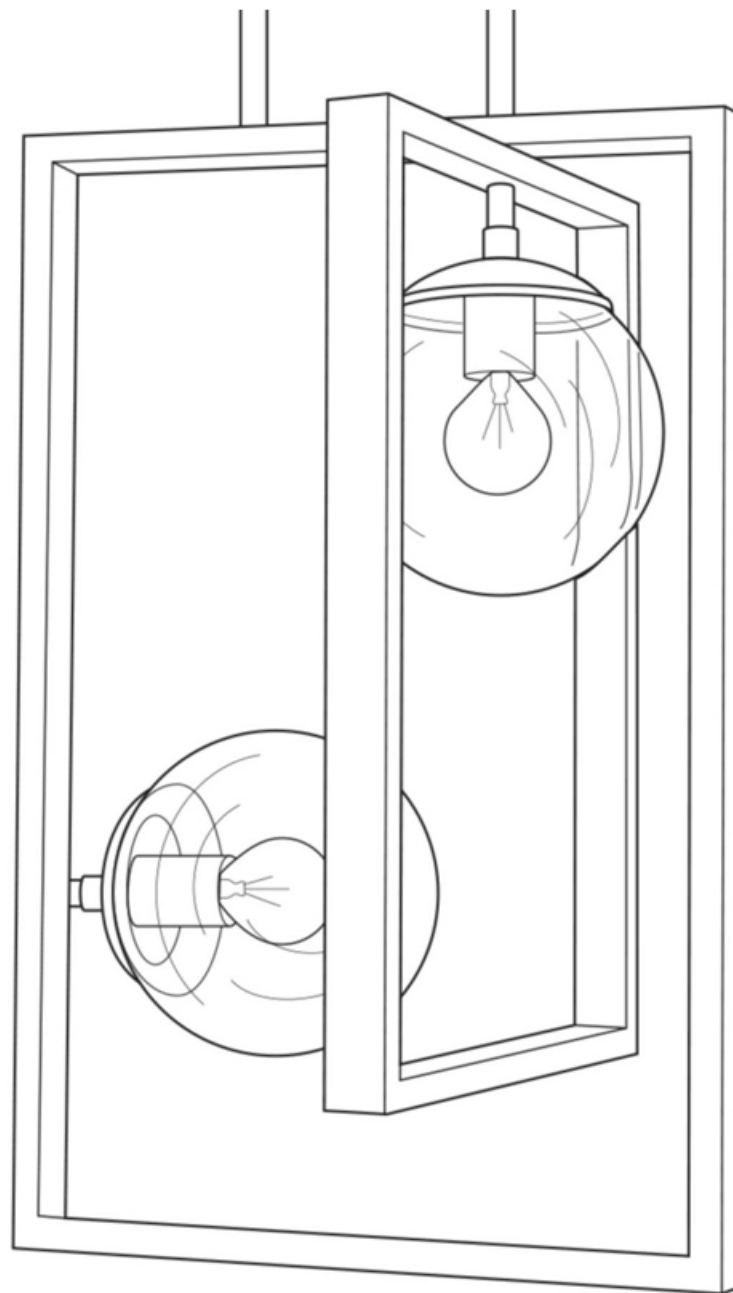

urban ambiance

UHP3260

INTERIOR PENDANT

Fixture Collection Name	Canton
Fixture Finish	Brushed Nickel
Fixture Material	Steel
Shade Material	Clear
Bulb Base Type	Candelabra Base
Bulb Wattage	60 W
Number of Bulbs Req.	2
Bulbs Included	No
Primary Style	Minimalist
Location Rating	Dry Locations
Weight (in LBS)	4.48
Chain Length	None
Extension Rods	Two 12" and Eight 12" Down Rods
Ceiling / Back Plate Dims.	0.81"x 7.87"x 4.5"
Power Wire Length	12 Feet
LED Bulb Compatible	Yes
Sloped Ceiling Compatible	Yes

20.5"

13.5"