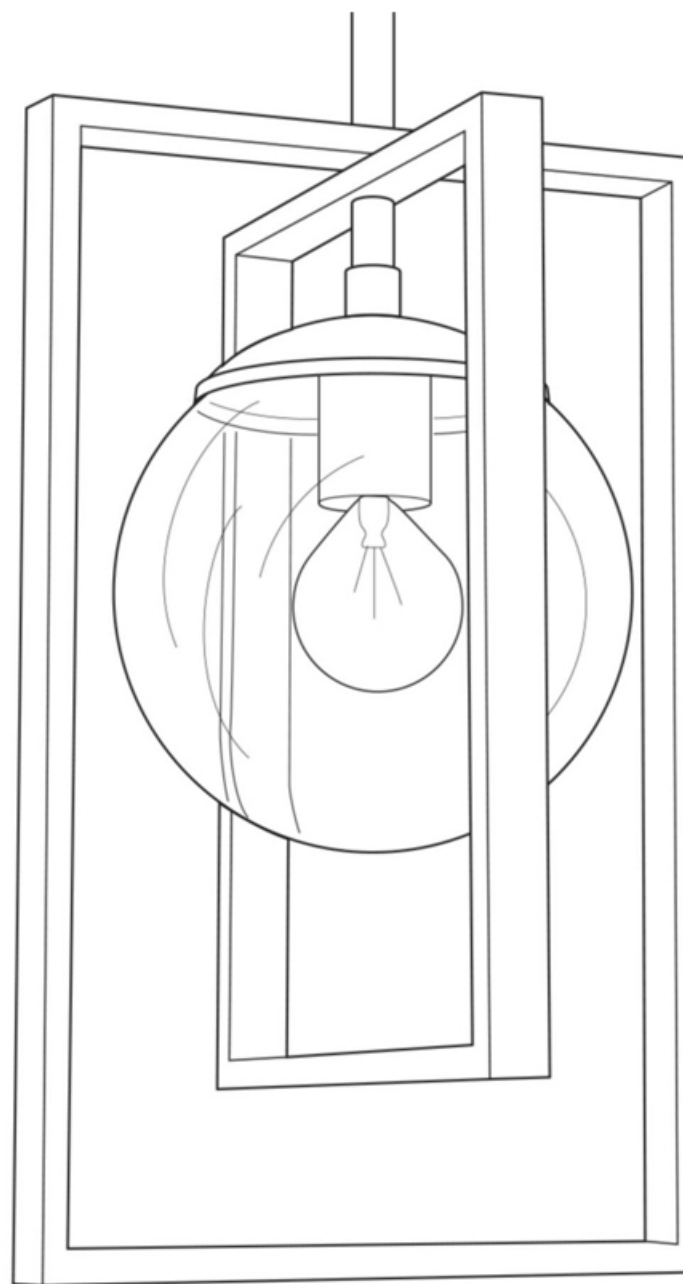

urban ambiance

UHP3252

INTERIOR PENDANT

Fixture Collection Name	Canton
Fixture Finish	Brushed Bronze
Fixture Material	Steel
Shade Material	Clear
Bulb Base Type	Candelabra Base
Bulb Wattage	60 W
Number of Bulbs Req.	1
Bulbs Included	No
Primary Style	Minimalist
Location Rating	Dry Locations
Weight (in LBS)	4.19
Chain Length	None
Extension Rods	One 6" and Four 12" Down Rods
Ceiling / Back Plate Dims.	0.81"x 4.75"x 4.75"
Power Wire Length	12 Feet
LED Bulb Compatible	Yes
Sloped Ceiling Compatible	Yes

13.12"

8.25"