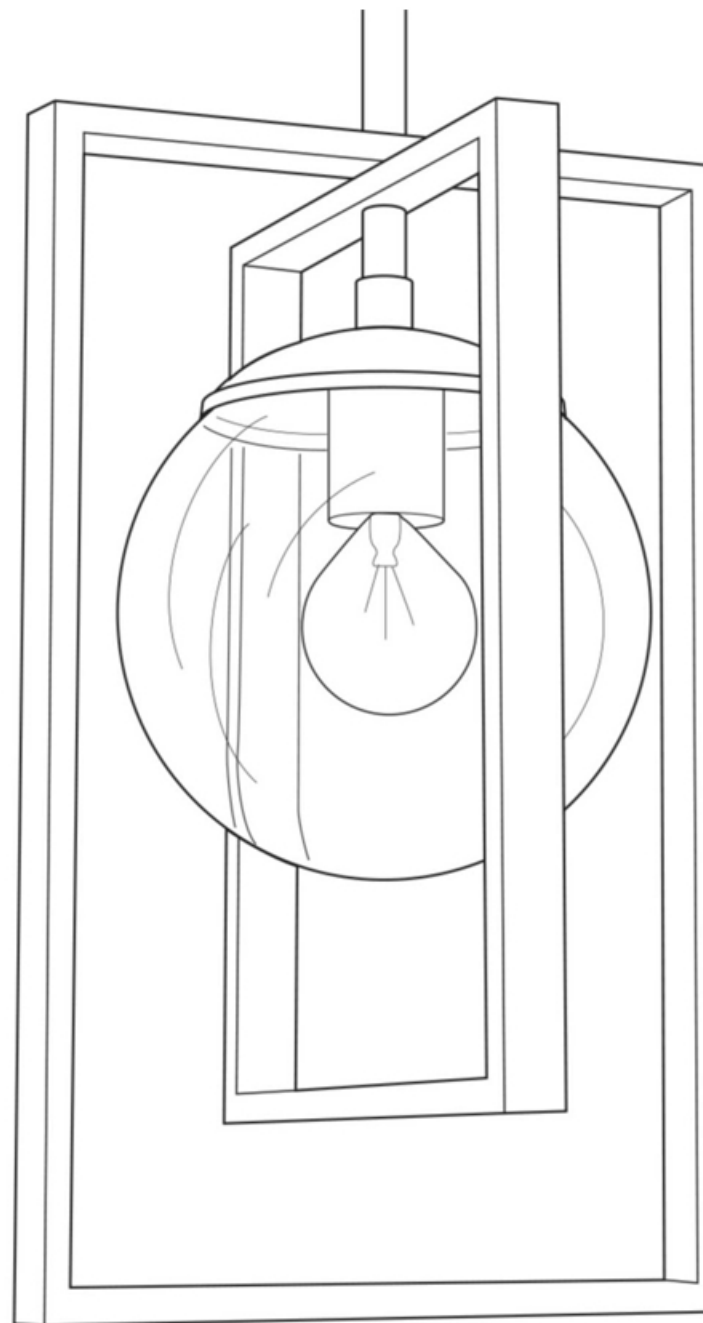

urban ambiance

UHP3251

INTERIOR PENDANT

Fixture Collection Name	Canton
Fixture Finish	Midnight Black
Fixture Material	Steel
Shade Material	Clear
Bulb Base Type	Candelabra Base
Bulb Wattage	60 W
Number of Bulbs Req.	1
Bulbs Included	No
Primary Style	Minimalist
Location Rating	Dry Locations
Weight (in LBS)	4.19
Chain Length	None
Extension Rods	One 6" and Four 12" Down Rods
Ceiling / Back Plate Dims.	0.81"x 4.75"x 4.75"
Power Wire Length	12 Feet
LED Bulb Compatible	Yes
Sloped Ceiling Compatible	Yes

13.12"

8.25"