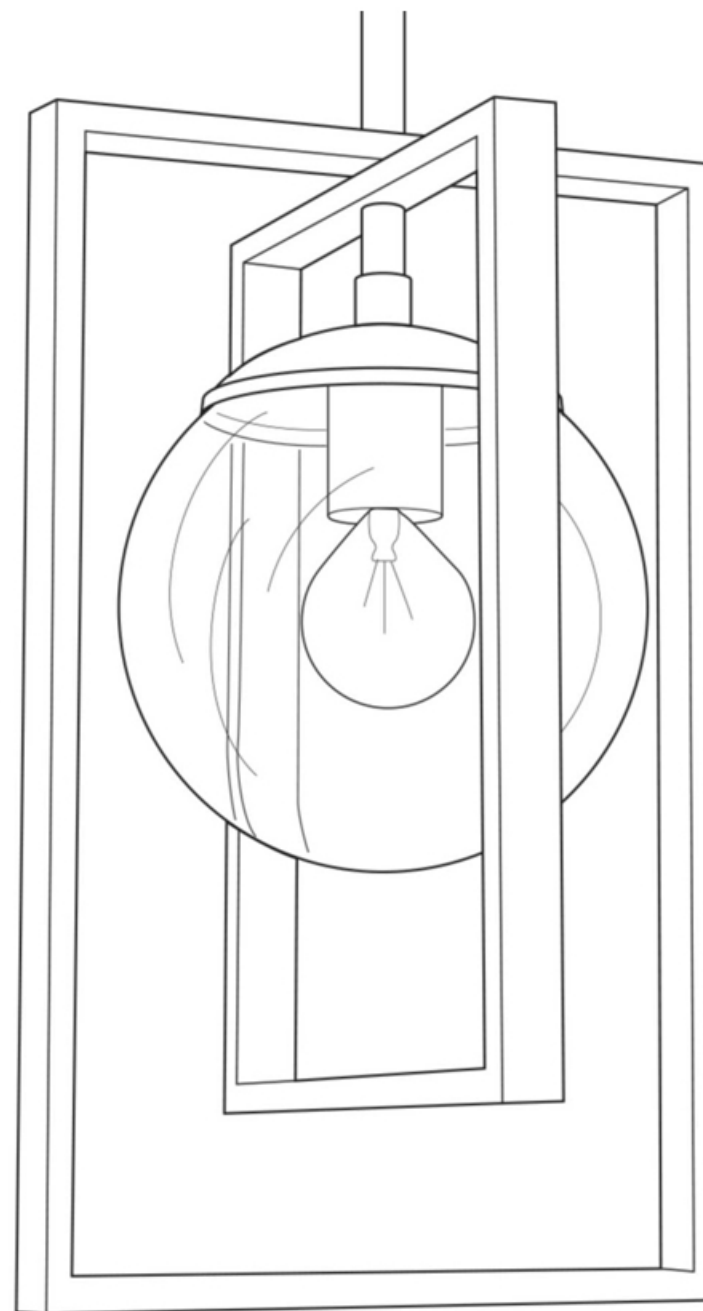

urban ambiance

UHP3250

INTERIOR PENDANT

Fixture Collection Name	Canton
Fixture Finish	Brushed Nickel
Fixture Material	Steel
Shade Material	Clear
Bulb Base Type	Candelabra Base
Bulb Wattage	60 W
Number of Bulbs Req.	1
Bulbs Included	No
Primary Style	Minimalist
Location Rating	Dry Locations
Weight (in LBS)	4.19
Chain Length	None
Extension Rods	One 6" and Four 12" Down Rods
Ceiling / Back Plate Dims.	0.81"x 4.75"x 4.75"
Power Wire Length	12 Feet
LED Bulb Compatible	Yes
Sloped Ceiling Compatible	Yes

13.12"

8.25"