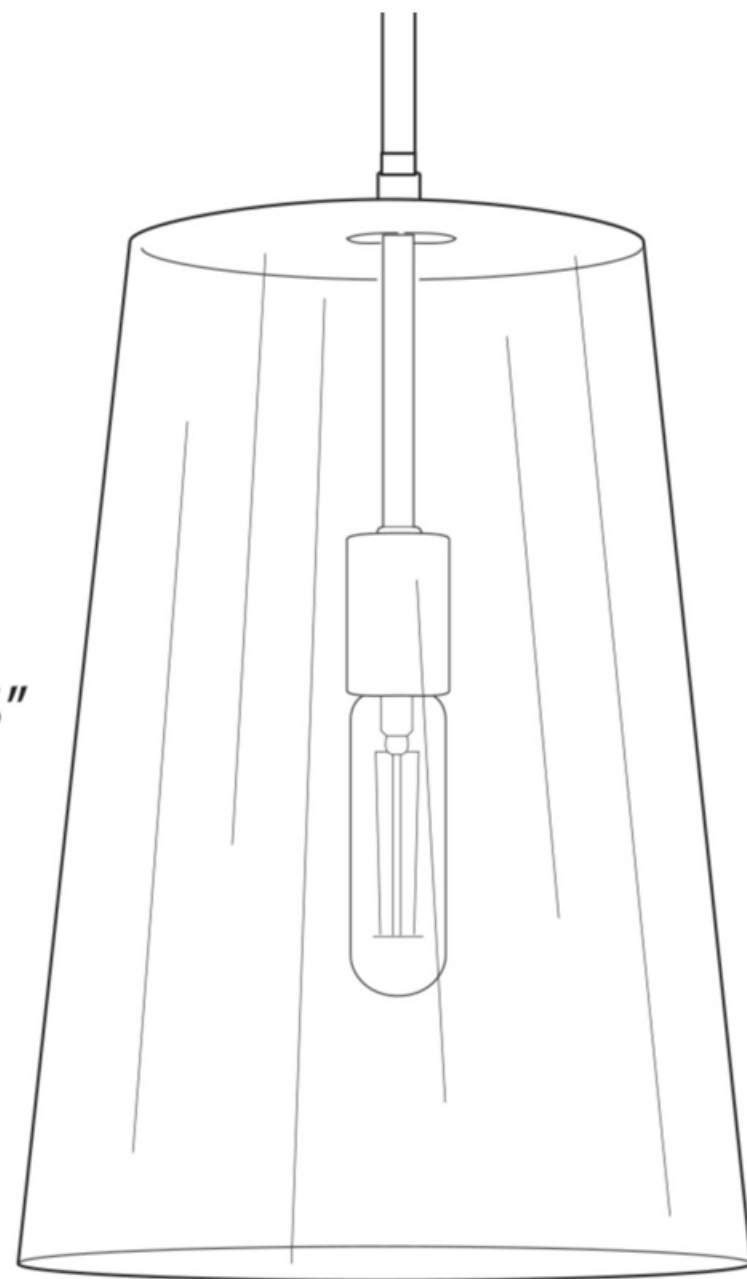

urban ambiance

UHP3101

INTERIOR PENDANT

Fixture Collection Name	Tustin
Fixture Finish	Midnight Black
Fixture Material	Steel
Shade Material	Clear
Bulb Base Type	Medium Base
Bulb Wattage	60 W
Number of Bulbs Req.	1
Bulbs Included	No
Primary Style	Colonial
Location Rating	Dry Locations
Weight (in LBS)	8.09
Chain Length	None
Extension Rods	One 6" and Four 12" Down Rods
Ceiling / Back Plate Dims.	0.875"x 5.125"x 5.125"
Power Wire Length	12 Feet
LED Bulb Compatible	Yes
Sloped Ceiling Compatible	Yes

15.875"

10.5"