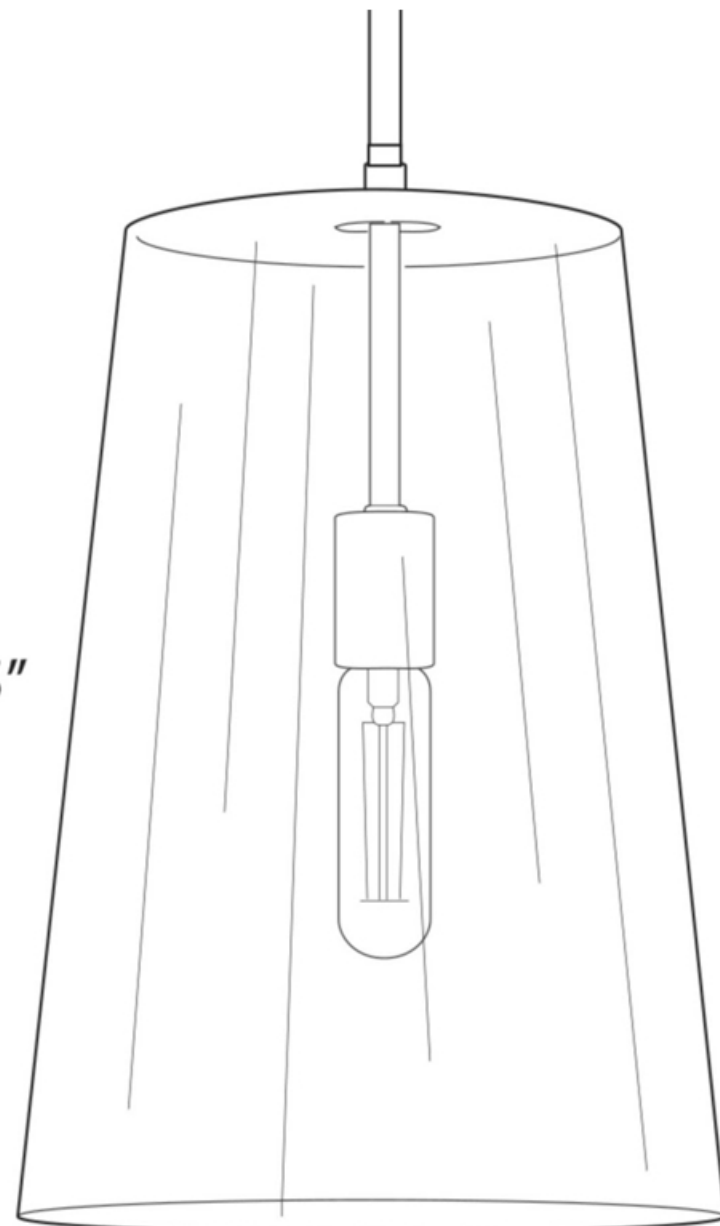

urban ambiance

UHP3091

INTERIOR PENDANT

Fixture Collection Name	Tustin
Fixture Finish	Polished Nickel
Fixture Material	Steel
Shade Material	Clear
Bulb Base Type	Medium Base
Bulb Wattage	60 W
Number of Bulbs Req.	1
Bulbs Included	No
Primary Style	Colonial
Location Rating	Dry Locations
Weight (in LBS)	8.09
Chain Length	None
Extension Rods	One 6" and Four 12" Down Rods
Ceiling / Back Plate Dims.	0.875"x 5.125"x 5.125"
Power Wire Length	12 Feet
LED Bulb Compatible	Yes
Sloped Ceiling Compatible	Yes

15.875"

10.5"