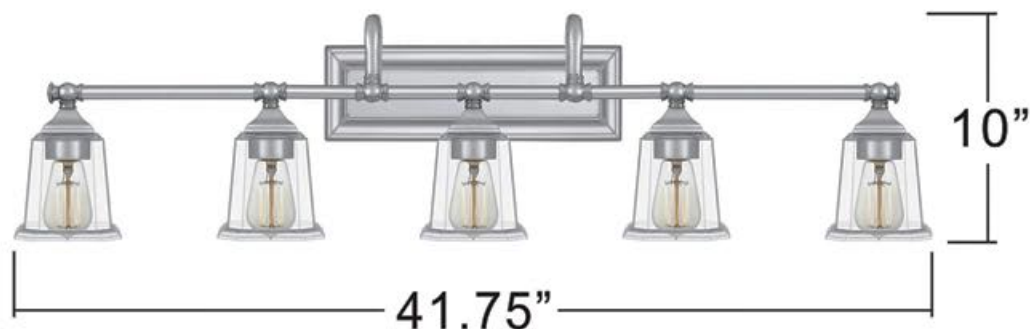

### INTERIOR BATH FIXTURE

<b>Fixture Collection Name</b>	Edinburgh
<b>Fixture Finish</b>	Brushed Nickel <sub>e</sub>
<b>Fixture Material</b>	Steel
<b>Shade Material</b>	Clear Glass
<b>Bulb Base Type</b>	Medium Base
<b>Bulb Wattage</b>	100.00
<b>Number of Bulbs Req.</b>	5
<b>Bulbs Included</b>	No
<b>Primary Style</b>	Traditional
<b>Install Location</b>	Damp Locations
<b>Weight (in LBS)</b>	9.50
<b>Chain Length</b>	0
<b>Extension Rods</b>	0
<b>Ceiling / Back Plate Dims.</b>	14.000"W x 4.500"L
<b>Power Wire Length</b>	6 In
<b>LED Bulb Compatible</b>	Yes
<b>Sloped Ceiling Compatible</b>	No

BACKPLATE SIZE: 14" x 4.5"