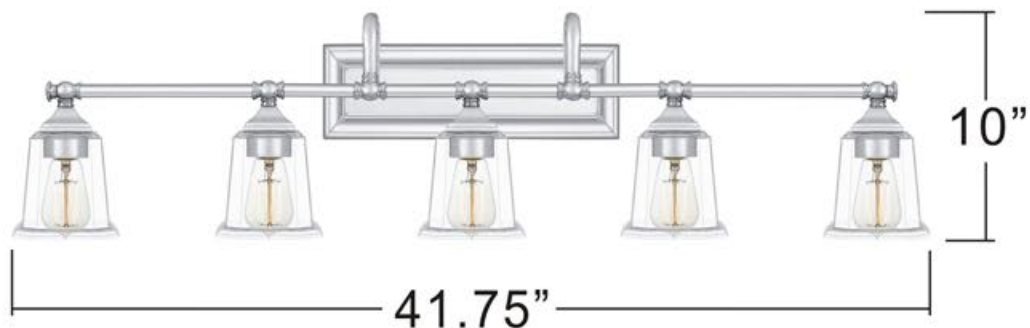

urban ambiance

UQL4122

INTERIOR BATH FIXTURE

Fixture Collection Name	Edinburgh
Fixture Finish	Polished Chrome
Fixture Material	Steel
Shade Material	Clear Glass
Bulb Base Type	Medium Base
Bulb Wattage	100.00
Number of Bulbs Req.	5
Bulbs Included	No
Primary Style	Traditional
Install Location	Damp Locations
Weight (in LBS)	9.50
Chain Length	0
Extension Rods	0
Ceiling / Back Plate Dims.	14.000"W x 4.500"L
Power Wire Length	6 In
LED Bulb Compatible	Yes
Sloped Ceiling Compatible	No

BACKPLATE SIZE: 14" x 4.5"