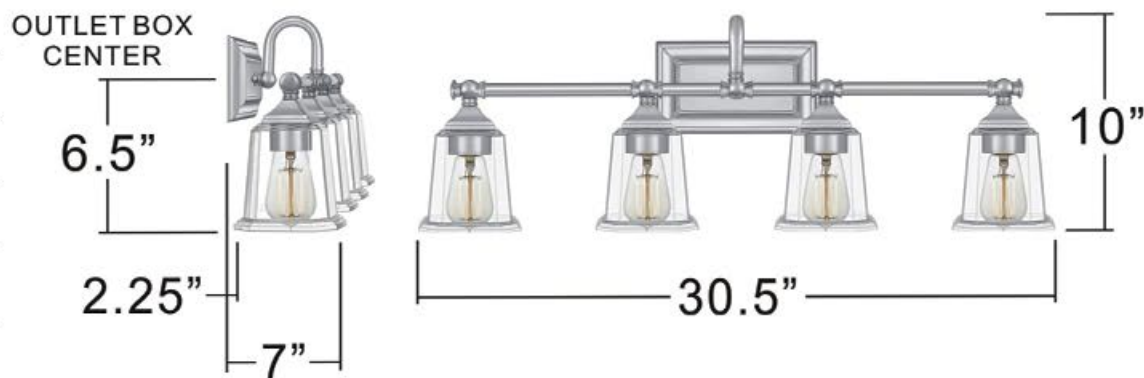

urban ambiance

UQL4121

INTERIOR BATH FIXTURE

Fixture Collection Name	Edinburgh
Fixture Finish	Brushed Nickel
Fixture Material	Steel
Shade Material	Clear Glass
Bulb Base Type	Medium Base
Bulb Wattage	100.00
Number of Bulbs Req.	4
Bulbs Included	No
Primary Style	Traditional
Install Location	Damp Locations
Weight (in LBS)	6.10
Chain Length	0
Extension Rods	0
Ceiling / Back Plate Dims.	8.000"W x 4.500"L
Power Wire Length	6 In
LED Bulb Compatible	Yes
Sloped Ceiling Compatible	No

BACKPLATE SIZE: 8" x 4.5"