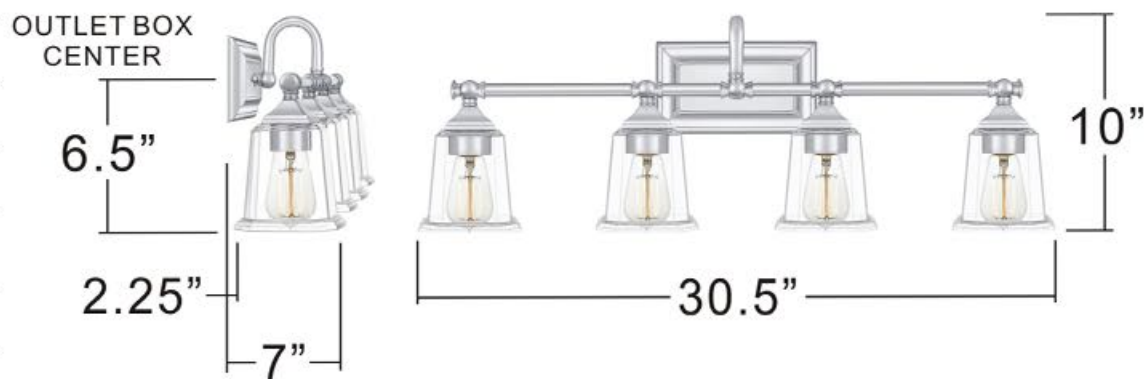

### INTERIOR BATH FIXTURE

<b>Fixture Collection Name</b>	Edinburgh
<b>Fixture Finish</b>	Polished Chrome
<b>Fixture Material</b>	Steel
<b>Shade Material</b>	Clear Glass
<b>Bulb Base Type</b>	Medium Base
<b>Bulb Wattage</b>	100.00
<b>Number of Bulbs Req.</b>	4
<b>Bulbs Included</b>	No
<b>Primary Style</b>	Traditional
<b>Install Location</b>	Damp Locations
<b>Weight (in LBS)</b>	6.10
<b>Chain Length</b>	0
<b>Extension Rods</b>	0
<b>Ceiling / Back Plate Dims.</b>	8.000"W x 4.500"L
<b>Power Wire Length</b>	6 In
<b>LED Bulb Compatible</b>	Yes
<b>Sloped Ceiling Compatible</b>	No

BACKPLATE SIZE: 8" x 4.5"