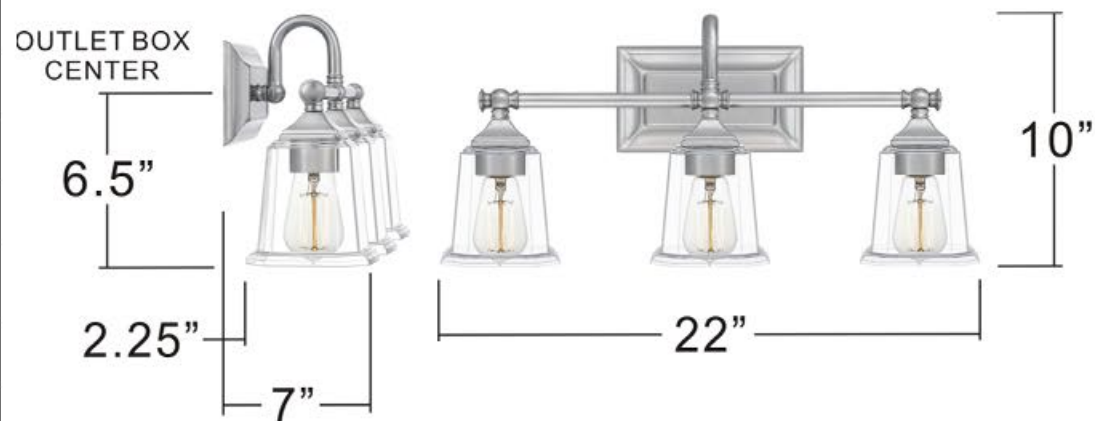

urban ambiance

UQL4118

INTERIOR BATH FIXTURE

Fixture Collection Name	Edinburgh
Fixture Finish	Brushed Nickel
Fixture Material	Steel
Shade Material	Clear Glass
Bulb Base Type	Medium Base
Bulb Wattage	100.00
Number of Bulbs Req.	3
Bulbs Included	No
Primary Style	Traditional
Install Location	Damp Locations
Weight (in LBS)	5.70
Chain Length	0
Extension Rods	0
Ceiling / Back Plate Dims.	8.000"W x 4.500"L
Power Wire Length	6 In
LED Bulb Compatible	Yes
Sloped Ceiling Compatible	No

BACKPLATE SIZE: 8" x 4.5"