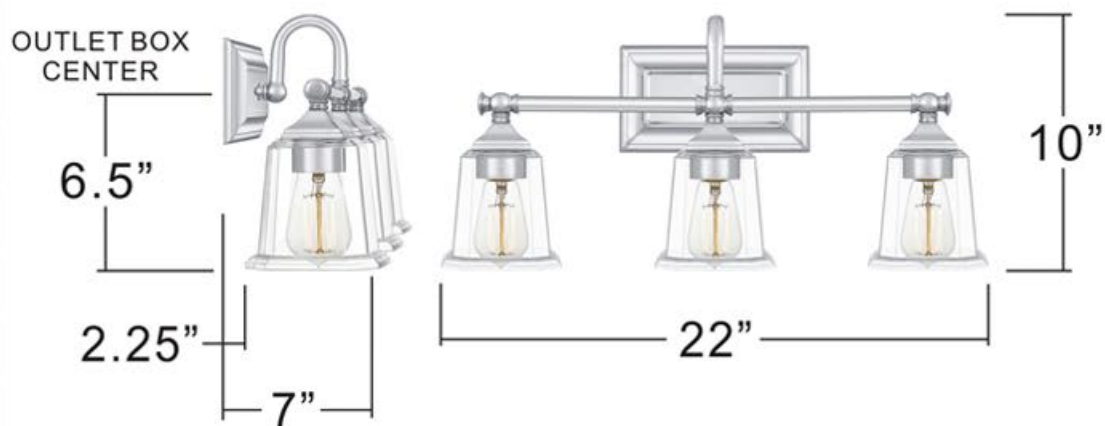

### INTERIOR BATH FIXTURE

Fixture Collection Name	Edinburgh
Fixture Finish	Polished Chrome
Fixture Material	Steel
Shade Material	Clear Glass
Bulb Base Type	Medium Base
Bulb Wattage	100.00
Number of Bulbs Req.	3
Bulbs Included	No
Primary Style	Traditional
Install Location	Damp Locations
Weight (in LBS)	5.70
Chain Length	0
Extension Rods	0
Ceiling / Back Plate Dims.	8.000"W x 4.500"L
Power Wire Length	6 In
LED Bulb Compatible	Yes
Sloped Ceiling Compatible	No

BACKPLATE SIZE: 8" x 4.5"