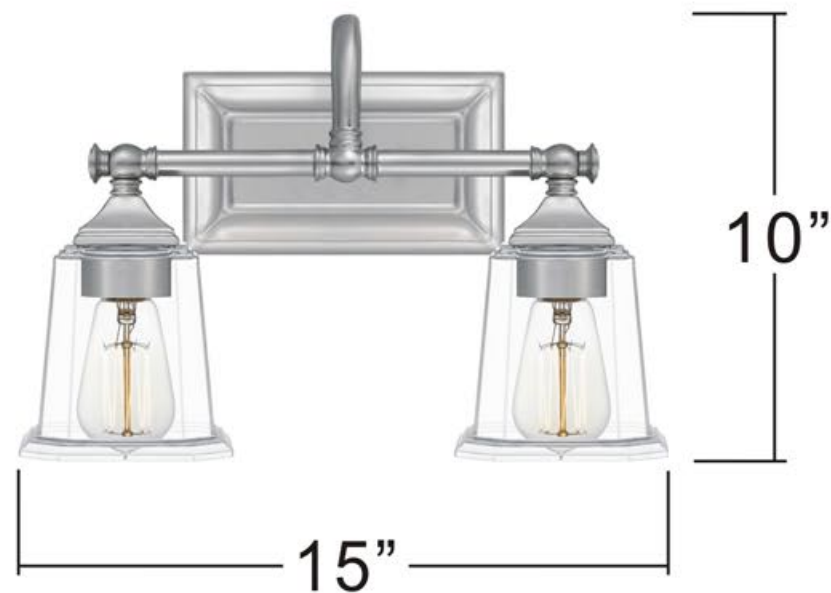

urban ambiance

UQL4115 INTERIOR BATH FIXTURE

Fixture Collection Name	Edinburgh
Fixture Finish	Brushed Nickel
Fixture Material	Steel
Shade Material	Clear Glass
Bulb Base Type	Medium Base
Bulb Wattage	100.00
Number of Bulbs Req.	2
Bulbs Included	No
Primary Style	Traditional
Install Location	Damp Locations
Weight (in LBS)	3.80
Chain Length	0
Extension Rods	0
Ceiling / Back Plate Dims.	8.000"W x 4.500"L
Power Wire Length	6 In
LED Bulb Compatible	Yes
Sloped Ceiling Compatible	No

BACKPLATE SIZE: 8" x 4.5"