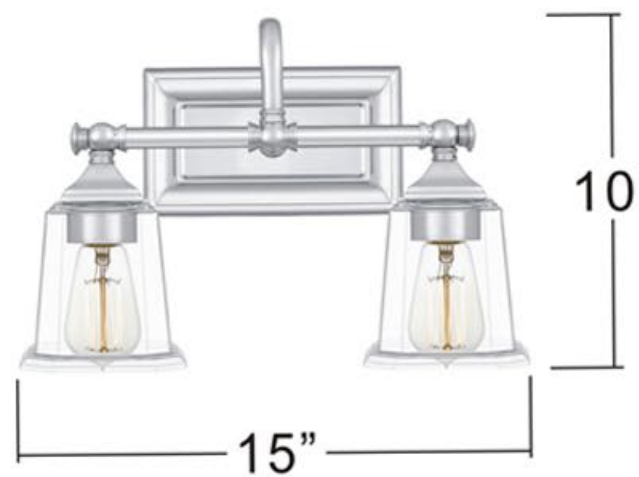

urban ambiance

UQL4114 INTERIOR BATH FIXTURE

Fixture Collection Name	Edinburgh
Fixture Finish	Polished Chrome
Fixture Material	Steel
Shade Material	Clear Glass
Bulb Base Type	Medium Base
Bulb Wattage	100.00
Number of Bulbs Req.	2
Bulbs Included	No
Primary Style	Traditional
Install Location	Damp Locations
Weight (in LBS)	3.80
Chain Length	0
Extension Rods	0
Ceiling / Back Plate Dims.	8.000"W x 4.500"L
Power Wire Length	6 In
LED Bulb Compatible	Yes
Sloped Ceiling Compatible	No

BACKPLATE SIZE: 8" x 4.5"