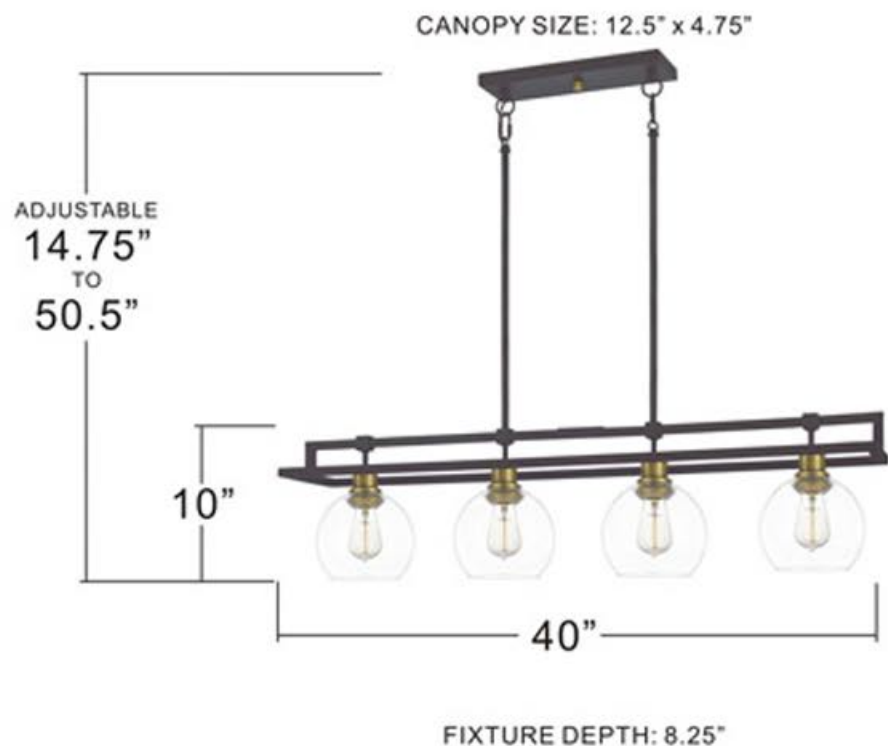

urban ambiance

UQL4030

INTERIOR CHANDELIER

Fixture Collection Name	Preston
Fixture Finish	Black Bronze
Fixture Material	Steel
Shade Material	Clear Glass
Bulb Base Type	Medium Base
Bulb Wattage	100.00
Number of Bulbs Req.	4
Bulbs Included	No
Primary Style	Utilitarian
Install Location	Damp Locations
Weight (in LBS)	13.40
Chain Length	0
Extension Rods	Four 6" and Four 12" Down Rods
Ceiling / Back Plate Dims.	12.50"W x 4.75"L
Power Wire Length	8 Ft
LED Bulb Compatible	Yes
Sloped Ceiling Compatible	Yes

NOTE: ALL DIMENSIONS ARE ROUNDED UP TO THE NEAREST 1/4"