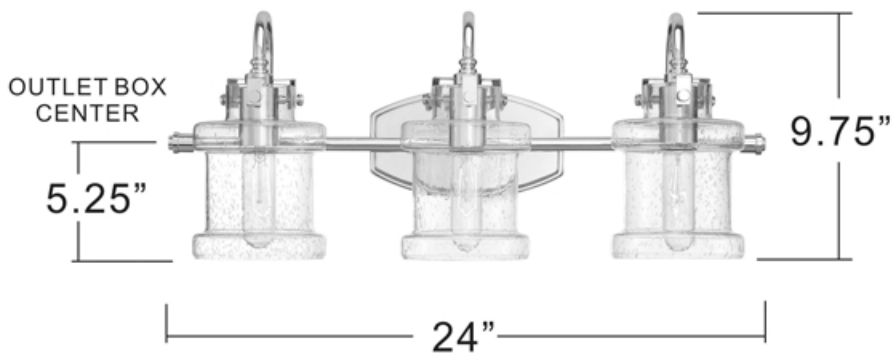

urban ambiance

UQL3981

INTERIOR BATH FIXTURE

Fixture Collection Name	Wrexham
Fixture Finish	Brushed Nickel
Fixture Material	Steel
Shade Material	Clear Seeded Glass
Bulb Base Type	Medium Base
Bulb Wattage	100.00
Number of Bulbs Req.	3
Bulbs Included	No
Primary Style	Modern Farmhouse
Install Location	Damp Locations
Weight (in LBS)	5.80
Chain Length	0
Extension Rods	0
Ceiling / Back Plate Dims.	8.000"W x 4.500"L
Power Wire Length	6 In
LED Bulb Compatible	Yes
Sloped Ceiling Compatible	No

DNY8603C

▲
MOUNTS
▼

EXTENDS 7.25" FROM WALL
BACKPLATE SIZE: 4.5" x 8"

NOTE: ALL DIMENSIONS ARE ROUNDED UP TO THE NEAREST 1/4"