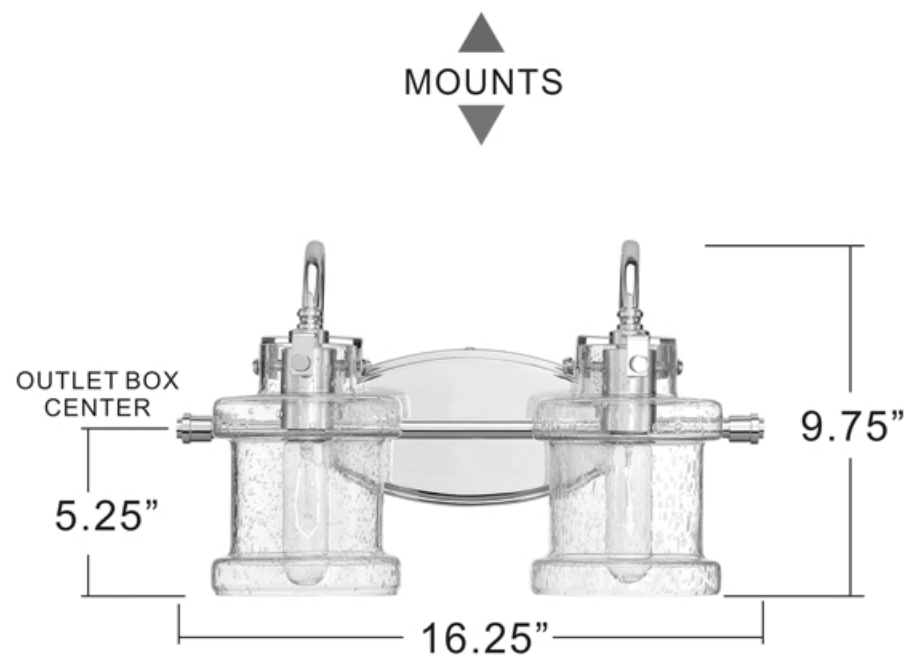

## UQL3976

INTERIOR BATH FIXTURE

<b>Fixture Collection Name</b>	Wrexham
<b>Fixture Finish</b>	Natural Black
<b>Fixture Material</b>	Steel
<b>Shade Material</b>	Clear Seeded Glass
<b>Bulb Base Type</b>	Medium Base
<b>Bulb Wattage</b>	100.00
<b>Number of Bulbs Req.</b>	2
<b>Bulbs Included</b>	No
<b>Primary Style</b>	Modern Farmhouse
<b>Install Location</b>	Damp Locations
<b>Weight (in LBS)</b>	4.10
<b>Chain Length</b>	0
<b>Extension Rods</b>	0
<b>Ceiling / Back Plate Dims.</b>	8.000"W x 4.500"L
<b>Power Wire Length</b>	6 In
<b>LED Bulb Compatible</b>	Yes
<b>Sloped Ceiling Compatible</b>	No

DNY8602C

EXTENDS 7.25" FROM WALL  
BACKPLATE SIZE: 4.5" x 8"

NOTE: ALL DIMENSIONS ARE ROUNDED UP TO THE NEAREST 1/4"