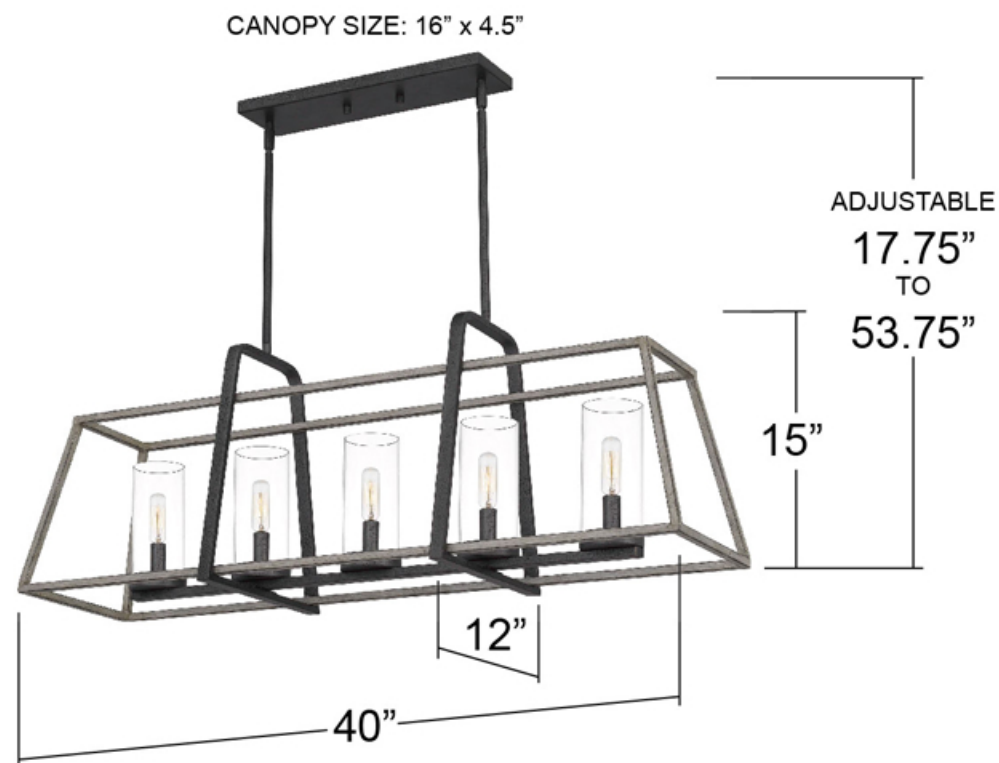

urban ambiance

UQL3920

INTERIOR CHANDELIER

| | |
|-----------------------------------|--------------------------------|
| Fixture Collection Name | Stroud |
| Fixture Finish | Seasoned Iron |
| Fixture Material | Steel |
| Shade Material | Clear Glass |
| Bulb Base Type | Candelabra Base |
| Bulb Wattage | 60.00 |
| Number of Bulbs Req. | 5 |
| Bulbs Included | No |
| Primary Style | Modern Farmhouse |
| Install Location | Damp Locations |
| Weight (in LBS) | 15.60 |
| Chain Length | 0 |
| Extension Rods | Four 6" and Four 12" Down Rods |
| Ceiling / Back Plate Dims. | 16.00"W x 4.50"L |
| Power Wire Length | 8 Ft |
| LED Bulb Compatible | Yes |
| Sloped Ceiling Compatible | Yes |

QF5277DO

NOTE: ALL DIMENSIONS ARE ROUNDED UP TO THE NEAREST 1/4"