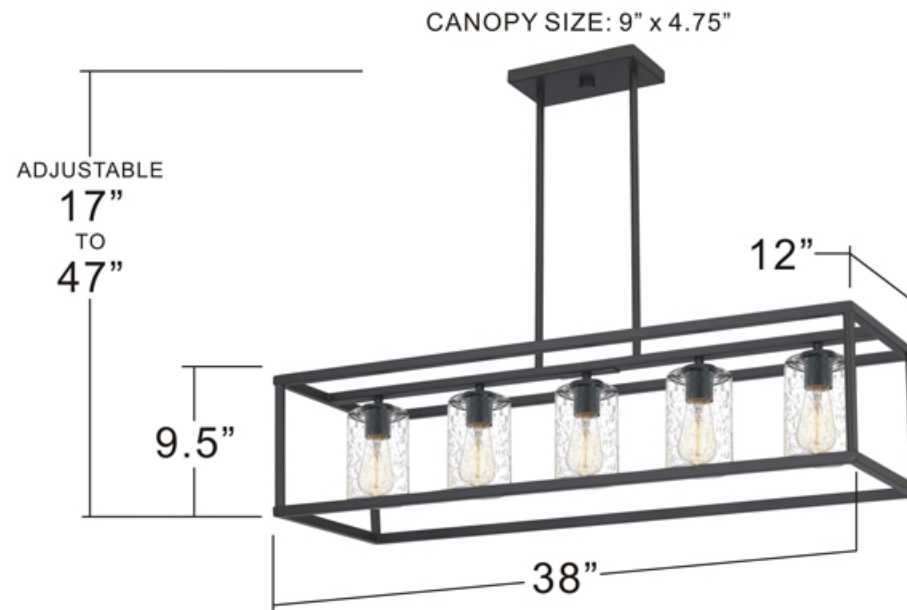

urban ambiance

UQL3910

INTERIOR CHANDELIER

Fixture Collection Name	Fareham
Fixture Finish	Black Bronze
Fixture Material	Steel
Shade Material	Clear Seedy Glass
Bulb Base Type	Medium Base
Bulb Wattage	100.00
Number of Bulbs Req.	5
Bulbs Included	Yes
Primary Style	Modern
Install Location	Damp Locations
Weight (in LBS)	16.30
Chain Length	0
Extension Rods	Four 6" and Four 12" Down Rods
Ceiling / Back Plate Dims.	9.00"W x 4.75"L
Power Wire Length	12 Ft
LED Bulb Compatible	Yes
Sloped Ceiling Compatible	Yes

NHR3538OZ

NOTE: ALL DIMENSIONS ARE ROUNDED UP TO THE NEAREST 1/4"