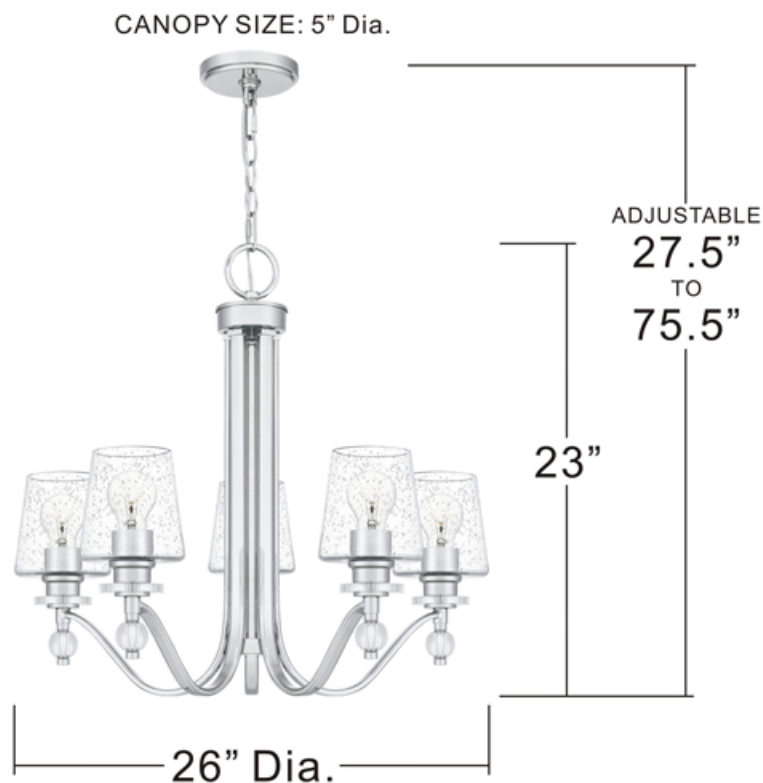

urban ambiance

UQL3876

INTERIOR CHANDELIER

Fixture Collection Name	Southampton
Fixture Finish	Polished Nickel
Fixture Material	Steel
Shade Material	Clear Seedy Glass
Bulb Base Type	Medium Base
Bulb Wattage	100.00
Number of Bulbs Req.	5
Bulbs Included	No
Primary Style	Posh
Install Location	Damp Locations
Weight (in LBS)	13.70
Chain Length	4 Ft
Extension Rods	0
Ceiling / Back Plate Dims.	5.00"W x 5.00"L
Power Wire Length	8 Ft
LED Bulb Compatible	Yes
Sloped Ceiling Compatible	Yes

HS5026PK

NOTE: ALL DIMENSIONS ARE ROUNDED UP TO THE NEAREST 1/4"