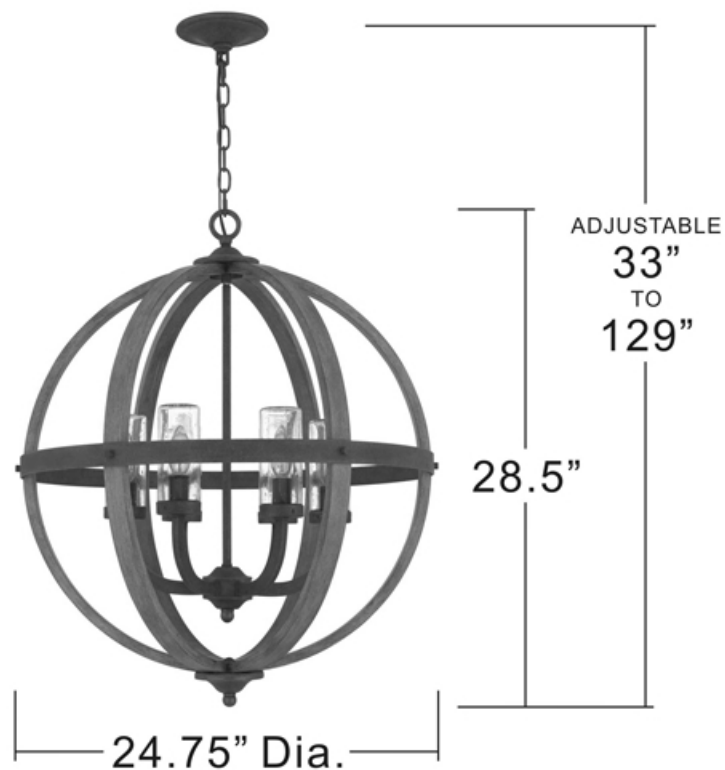

urban ambiance

UQL3852

INTERIOR CHANDELIER

Fixture Collection Name	Blackburn
Fixture Finish	Brushed Nickel
Fixture Material	Steel
Shade Material	Open Metal & Wood Frame
Bulb Base Type	Candelabra Base
Bulb Wattage	60.00
Number of Bulbs Req.	6
Bulbs Included	No
Primary Style	Old World
Install Location	Damp Locations
Weight (in LBS)	15.40
Chain Length	8 Ft
Extension Rods	0
Ceiling / Back Plate Dims.	5.50"W x 1.25"L
Power Wire Length	12 Ft
LED Bulb Compatible	Yes
Sloped Ceiling Compatible	Yes

FSN3525RK

CANOPY SIZE: 5.5" Dia.

NOTE: ALL DIMENSIONS ARE ROUNDED UP TO THE NEAREST 1/4"