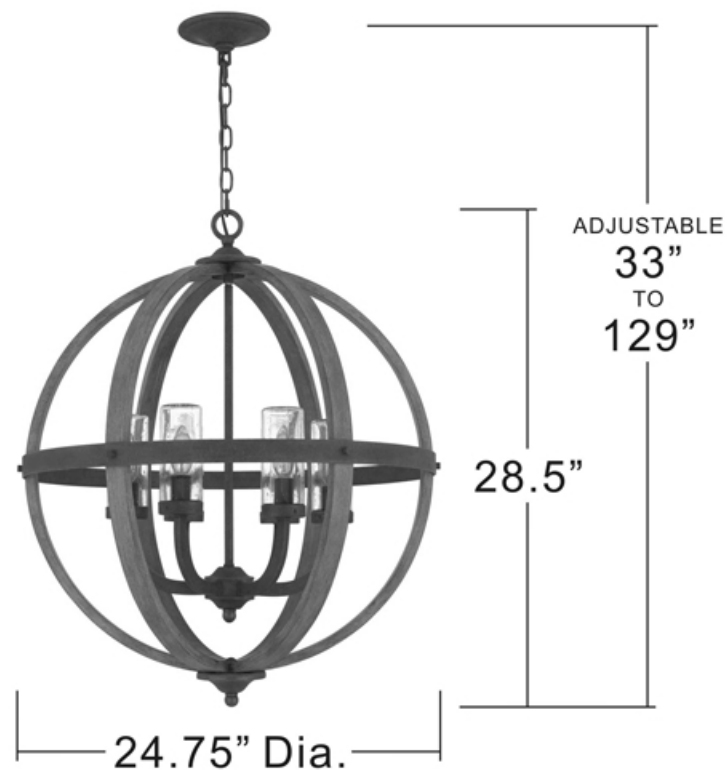

urban ambiance

UQL3851

INTERIOR CHANDELIER

Fixture Collection Name	Blackburn
Fixture Finish	Antique Black
Fixture Material	Steel
Shade Material	Open Metal & Wood Frame
Bulb Base Type	Candelabra Base
Bulb Wattage	60.00
Number of Bulbs Req.	6
Bulbs Included	No
Primary Style	Old World
Install Location	Damp Locations
Weight (in LBS)	15.40
Chain Length	8 Ft
Extension Rods	0
Ceiling / Back Plate Dims.	5.50"W x 1.25"L
Power Wire Length	12 Ft
LED Bulb Compatible	Yes
Sloped Ceiling Compatible	Yes

FSN3525RK

CANOPY SIZE: 5.5" Dia.

NOTE: ALL DIMENSIONS ARE ROUNDED UP TO THE NEAREST 1/4"