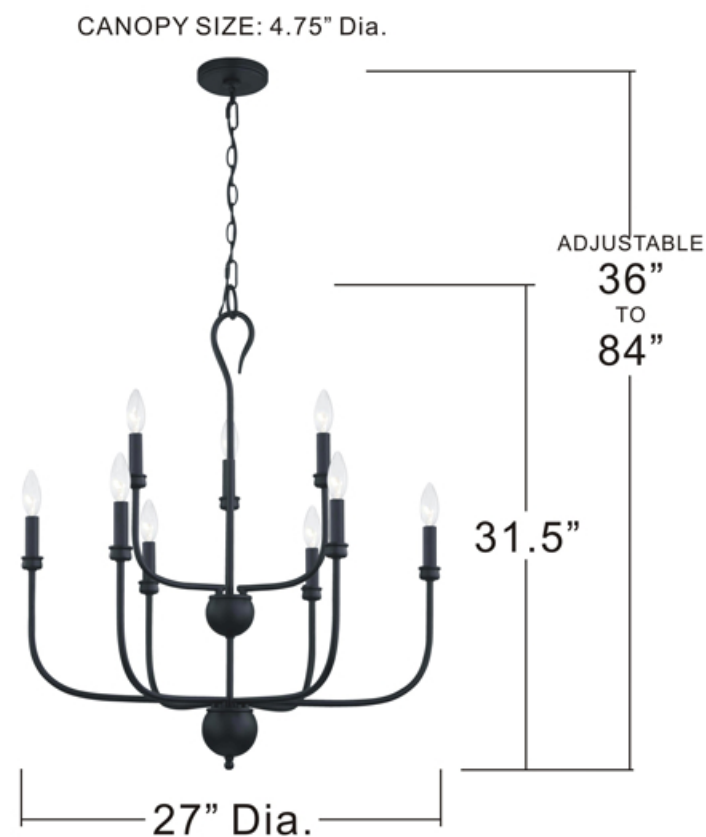

urban ambiance

UQL3826

INTERIOR CHANDELIER

Fixture Collection Name	Newquay
Fixture Finish	Matte Black
Fixture Material	Steel
Shade Material	0
Bulb Base Type	Candelabra Base
Bulb Wattage	60.00
Number of Bulbs Req.	9
Bulbs Included	No
Primary Style	Classic
Install Location	Damp Locations
Weight (in LBS)	6.00
Chain Length	4 Ft
Extension Rods	0
Ceiling / Back Plate Dims.	4.75"W x 4.75"L
Power Wire Length	8 Ft
LED Bulb Compatible	Yes
Sloped Ceiling Compatible	Yes

BLA5027MBK

NOTE: ALL DIMENSIONS ARE ROUNDED UP TO THE NEAREST 1/4"