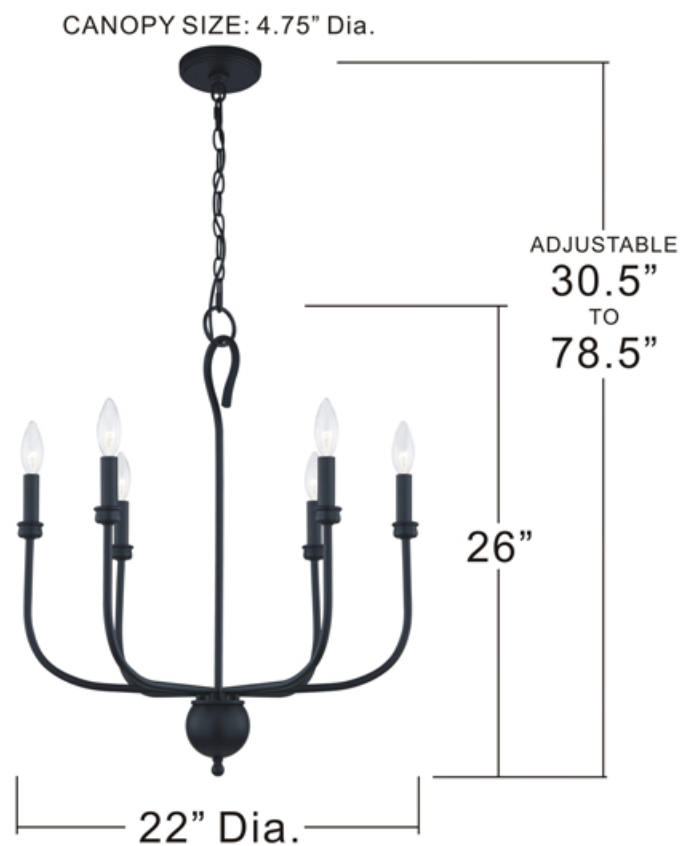

urban ambiance

UQL3825

INTERIOR CHANDELIER

Fixture Collection Name	Newquay
Fixture Finish	Matte Black
Fixture Material	Steel
Shade Material	0
Bulb Base Type	Candelabra Base
Bulb Wattage	60.00
Number of Bulbs Req.	6
Bulbs Included	No
Primary Style	Classic
Install Location	Damp Locations
Weight (in LBS)	4.39
Chain Length	4 Ft
Extension Rods	0
Ceiling / Back Plate Dims.	4.75"W x 4.75"L
Power Wire Length	8 Ft
LED Bulb Compatible	Yes
Sloped Ceiling Compatible	Yes

BLA5022MBK

NOTE: ALL DIMENSIONS ARE ROUNDED UP TO THE NEAREST 1/4"