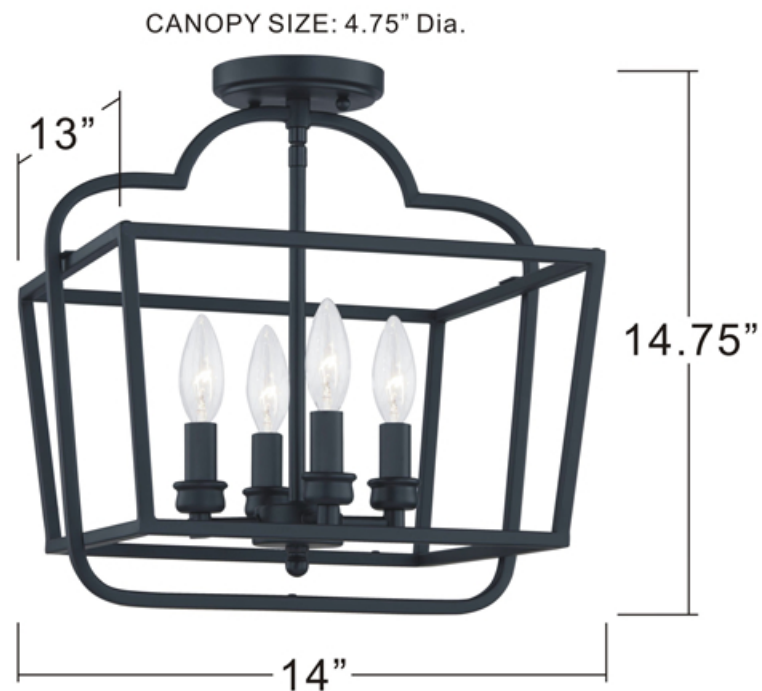

urban ambiance

UQL3821

INTERIOR CEILING FIXTURE

Fixture Collection Name	Newquay
Fixture Finish	Matte Black
Fixture Material	Steel
Shade Material	Open Metal Frame
Bulb Base Type	Candelabra Base
Bulb Wattage	60.00
Number of Bulbs Req.	4
Bulbs Included	No
Primary Style	Classic
Install Location	Damp Locations
Weight (in LBS)	4.28
Chain Length	0
Extension Rods	0
Ceiling / Back Plate Dims.	4.75"W x 4.75"L
Power Wire Length	6 In
LED Bulb Compatible	Yes
Sloped Ceiling Compatible	No

BLA1714MBK

NOTE: ALL DIMENSIONS ARE ROUNDED UP TO THE NEAREST 1/4"