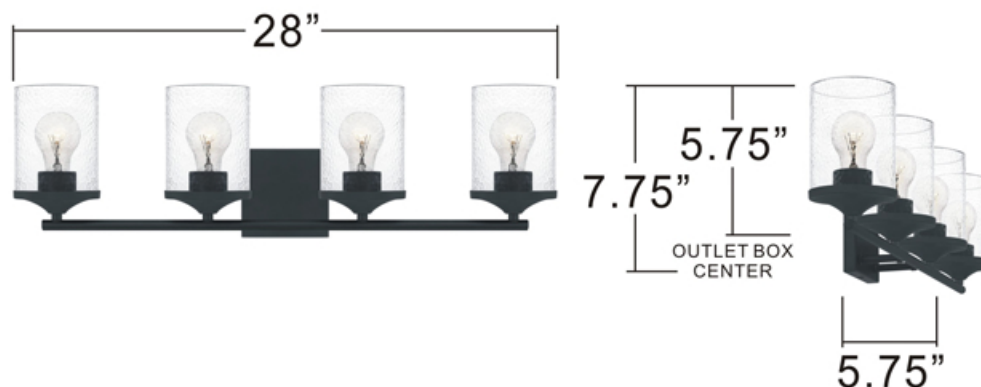

urban ambiance

UQL3818

INTERIOR BATH FIXTURE

Fixture Collection Name	Bideford
Fixture Finish	Matte Black
Fixture Material	Steel
Shade Material	Clear Hammered Glass
Bulb Base Type	Medium Base
Bulb Wattage	100.00
Number of Bulbs Req.	4
Bulbs Included	No
Primary Style	Modern Farmhouse
Install Location	Damp Locations
Weight (in LBS)	6.23
Chain Length	0
Extension Rods	0
Ceiling / Back Plate Dims.	4.750"W x 4.750"L
Power Wire Length	6 In
LED Bulb Compatible	Yes
Sloped Ceiling Compatible	No

ABR8628MBK

MOUNTS

BACKPLATE SIZE: 4.75" SQ.

NOTE: ALL DIMENSIONS ARE ROUNDED UP TO THE NEAREST 1/4"