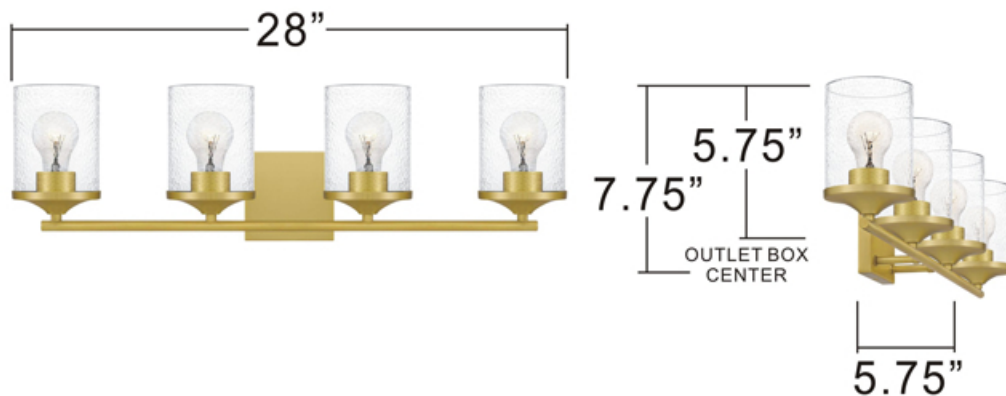

urban ambiance

UQL3817

INTERIOR BATH FIXTURE

Fixture Collection Name	Bideford
Fixture Finish	Olde Brass
Fixture Material	Steel
Shade Material	Clear Hammered Glass
Bulb Base Type	Medium Base
Bulb Wattage	100.00
Number of Bulbs Req.	4
Bulbs Included	No
Primary Style	Modern Farmhouse
Install Location	Damp Locations
Weight (in LBS)	6.23
Chain Length	0
Extension Rods	0
Ceiling / Back Plate Dims.	4.750"W x 4.750"L
Power Wire Length	6 In
LED Bulb Compatible	Yes
Sloped Ceiling Compatible	No

ABR8628AB

▲
MOUNTS
▼

BACKPLATE SIZE: 4.75" SQ.

NOTE: ALL DIMENSIONS ARE ROUNDED UP TO THE NEAREST 1/4"