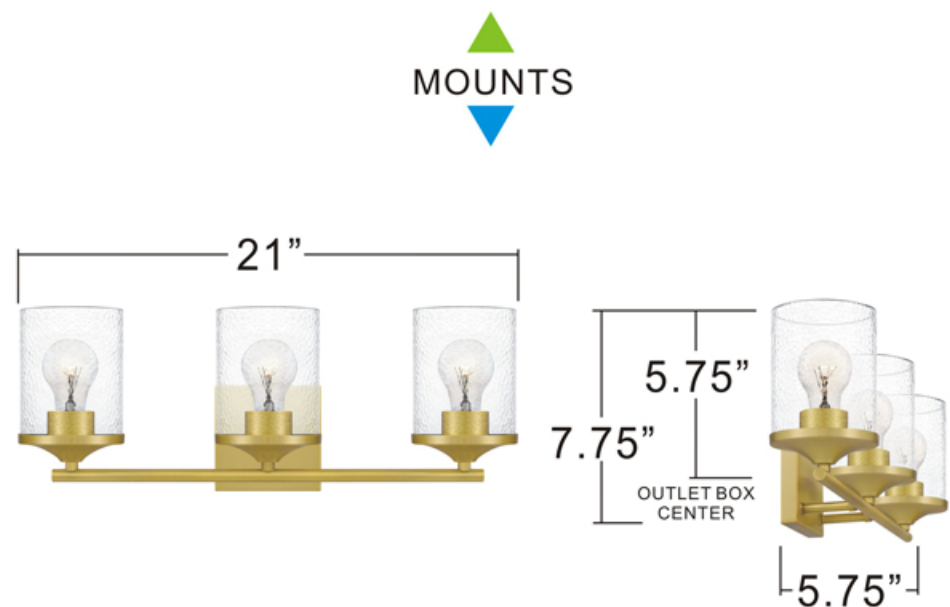

urban ambiance

UQL3814

INTERIOR BATH FIXTURE

Fixture Collection Name	Bideford
Fixture Finish	Olde Brass
Fixture Material	Steel
Shade Material	Clear Hammered Glass
Bulb Base Type	Medium Base
Bulb Wattage	100.00
Number of Bulbs Req.	3
Bulbs Included	No
Primary Style	Modern Farmhouse
Install Location	Damp Locations
Weight (in LBS)	4.75
Chain Length	0
Extension Rods	0
Ceiling / Back Plate Dims.	4.750"W x 4.750"L
Power Wire Length	6 In
LED Bulb Compatible	Yes
Sloped Ceiling Compatible	No

ABR8621AB

BACKPLATE SIZE: 4.75" SQ.

NOTE: ALL DIMENSIONS ARE ROUNDED UP TO THE NEAREST 1/4"