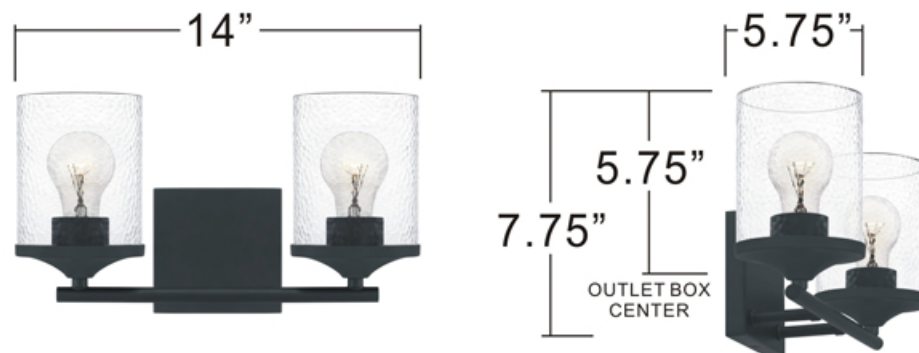

## UQL3812

INTERIOR BATH FIXTURE

<b>Fixture Collection Name</b>	Bideford
<b>Fixture Finish</b>	Matte Black
<b>Fixture Material</b>	Steel
<b>Shade Material</b>	Clear Hammered Glass
<b>Bulb Base Type</b>	Medium Base
<b>Bulb Wattage</b>	100.00
<b>Number of Bulbs Req.</b>	2
<b>Bulbs Included</b>	No
<b>Primary Style</b>	Modern Farmhouse
<b>Install Location</b>	Damp Locations
<b>Weight (in LBS)</b>	3.50
<b>Chain Length</b>	0
<b>Extension Rods</b>	0
<b>Ceiling / Back Plate Dims.</b>	4.750"W x 4.750"L
<b>Power Wire Length</b>	6 In
<b>LED Bulb Compatible</b>	Yes
<b>Sloped Ceiling Compatible</b>	No

ABR8614MBK

MOUNTS

BACKPLATE SIZE: 4.75" SQ.

NOTE: ALL DIMENSIONS ARE ROUNDED UP TO THE NEAREST 1/4"