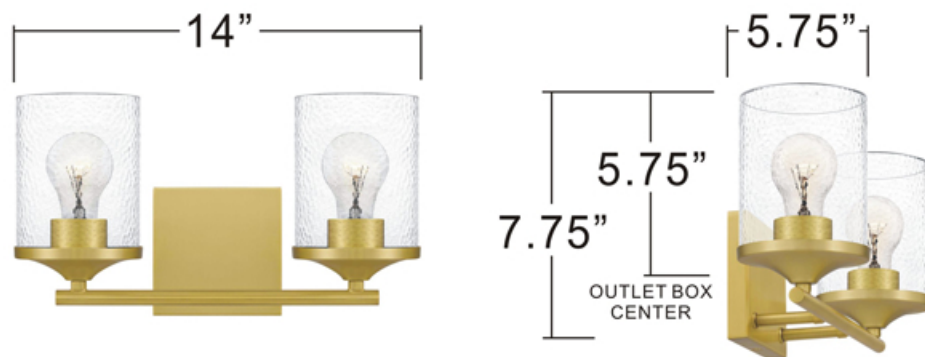

urban ambiance

UQL3811

INTERIOR BATH FIXTURE

Fixture Collection Name	Bideford
Fixture Finish	Olde Brass
Fixture Material	Steel
Shade Material	Clear Hammered Glass
Bulb Base Type	Medium Base
Bulb Wattage	100.00
Number of Bulbs Req.	2
Bulbs Included	No
Primary Style	Modern Farmhouse
Install Location	Damp Locations
Weight (in LBS)	3.50
Chain Length	0
Extension Rods	0
Ceiling / Back Plate Dims.	4.750"W x 4.750"L
Power Wire Length	6 In
LED Bulb Compatible	Yes
Sloped Ceiling Compatible	No

ABR8614AB

MOUNTS

BACKPLATE SIZE: 4.75" SQ.

NOTE: ALL DIMENSIONS ARE ROUNDED UP TO THE NEAREST 1/4"