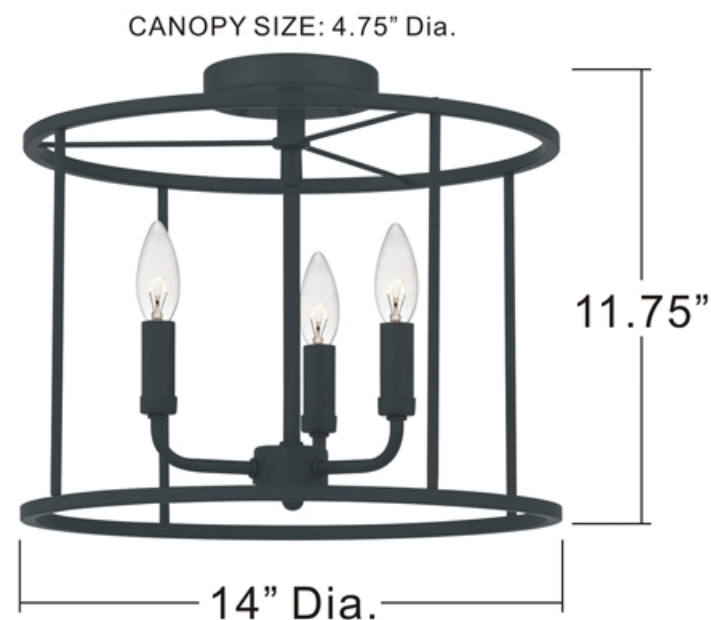

urban ambiance

UQL3809

INTERIOR CEILING PENDENT

Fixture Collection Name	Bideford
Fixture Finish	Matte Black
Fixture Material	Steel
Shade Material	Open Metal Frame
Bulb Base Type	Candelabra Base
Bulb Wattage	60.00
Number of Bulbs Req.	3
Bulbs Included	No
Primary Style	Modern Farmhouse
Install Location	Damp Locations
Weight (in LBS)	2.77
Chain Length	0
Extension Rods	0
Ceiling / Back Plate Dims.	4.75"W x 4.75"L
Power Wire Length	6 In
LED Bulb Compatible	Yes
Sloped Ceiling Compatible	No

ABR1714MBK

NOTE: ALL DIMENSIONS ARE ROUNDED UP TO THE NEAREST 1/4"