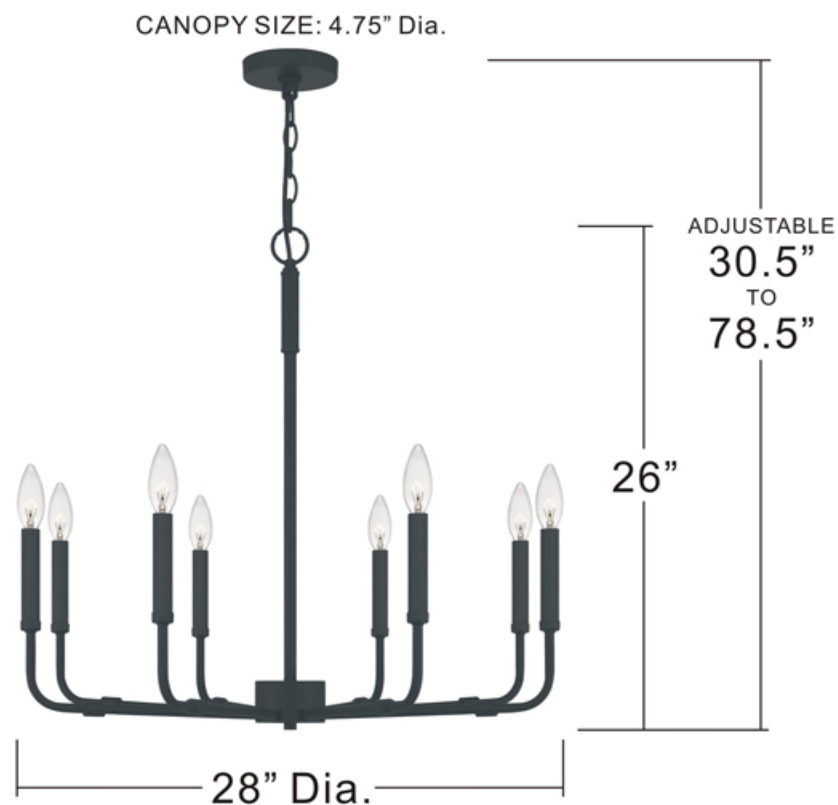

urban ambiance

UQL3806

INTERIOR CHANDELIER

Fixture Collection Name	Bideford
Fixture Finish	Matte Black
Fixture Material	Steel
Shade Material	Open Candlestick
Bulb Base Type	Candelabra Base
Bulb Wattage	60.00
Number of Bulbs Req.	8
Bulbs Included	No
Primary Style	Modern Farmhouse
Install Location	Damp Locations
Weight (in LBS)	6.78
Chain Length	4 Ft
Extension Rods	0
Ceiling / Back Plate Dims.	4.75"W x 4.75"L
Power Wire Length	8 Ft
LED Bulb Compatible	Yes
Sloped Ceiling Compatible	Yes

ABR5028MBK

NOTE: ALL DIMENSIONS ARE ROUNDED UP TO THE NEAREST 1/4"