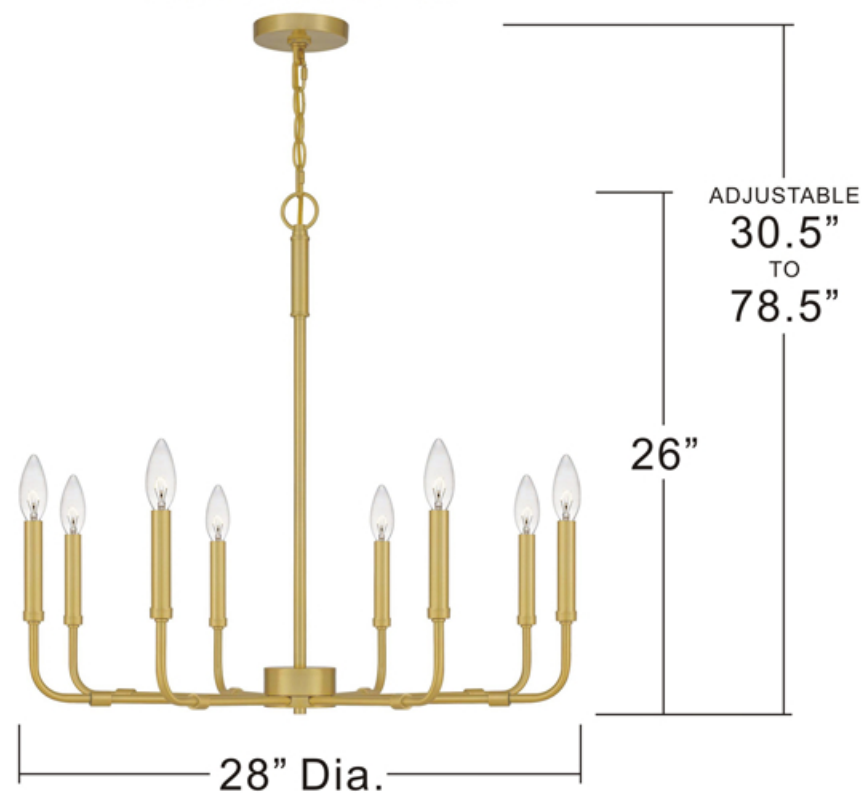

### INTERIOR CHANDELIER

<b>Fixture Collection Name</b>	Bideford
<b>Fixture Finish</b>	Olde Brass
<b>Fixture Material</b>	Steel
<b>Shade Material</b>	Open Candlestick
<b>Bulb Base Type</b>	Candelabra Base
<b>Bulb Wattage</b>	60.00
<b>Number of Bulbs Req.</b>	8
<b>Bulbs Included</b>	No
<b>Primary Style</b>	Modern Farmhouse
<b>Install Location</b>	Damp Locations
<b>Weight (in LBS)</b>	6.78
<b>Chain Length</b>	4 Ft
<b>Extension Rods</b>	0
<b>Ceiling / Back Plate Dims.</b>	4.75"W x 4.75"L
<b>Power Wire Length</b>	8 Ft
<b>LED Bulb Compatible</b>	Yes
<b>Sloped Ceiling Compatible</b>	Yes

ABR5028AB

CANOPY SIZE: 4.75" Dia.

NOTE: ALL DIMENSIONS ARE ROUNDED UP TO THE NEAREST 1/4"