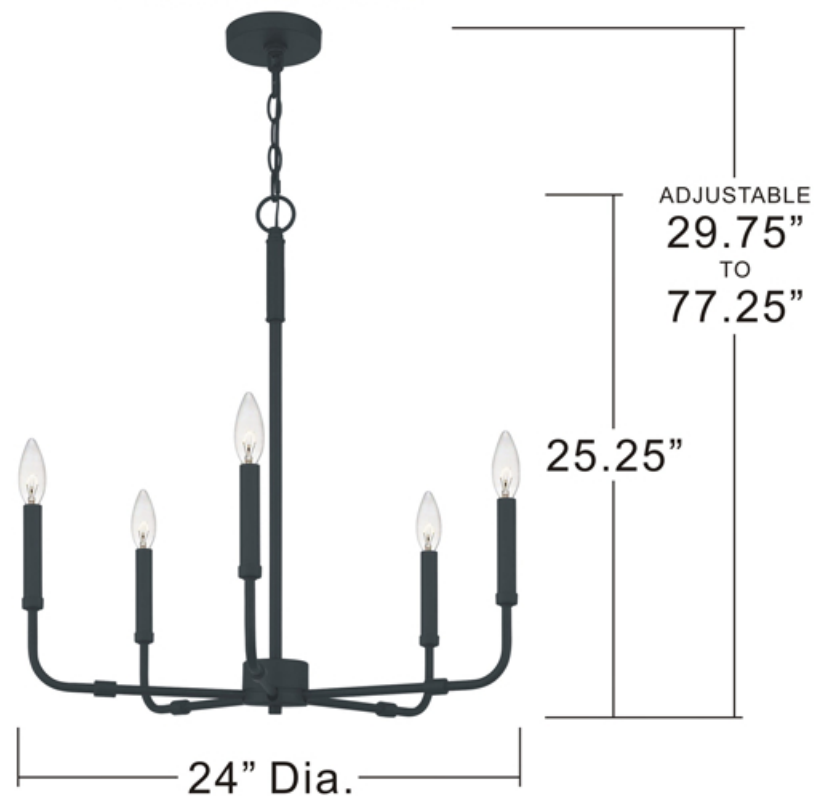

urban ambiance

UQL3803

INTERIOR CHANDELIER

Fixture Collection Name	Bideford
Fixture Finish	Matte Black
Fixture Material	Steel
Shade Material	Open Candlestick
Bulb Base Type	Candelabra Base
Bulb Wattage	60.00
Number of Bulbs Req.	5
Bulbs Included	No
Primary Style	Modern Farmhouse
Install Location	Damp Locations
Weight (in LBS)	4.68
Chain Length	4 Ft
Extension Rods	0
Ceiling / Back Plate Dims.	4.75"W x 4.75"L
Power Wire Length	8 Ft
LED Bulb Compatible	Yes
Sloped Ceiling Compatible	Yes

ABR5024MBK

CANOPY SIZE: 4.75" Dia.

NOTE: ALL DIMENSIONS ARE ROUNDED UP TO THE NEAREST 1/4"