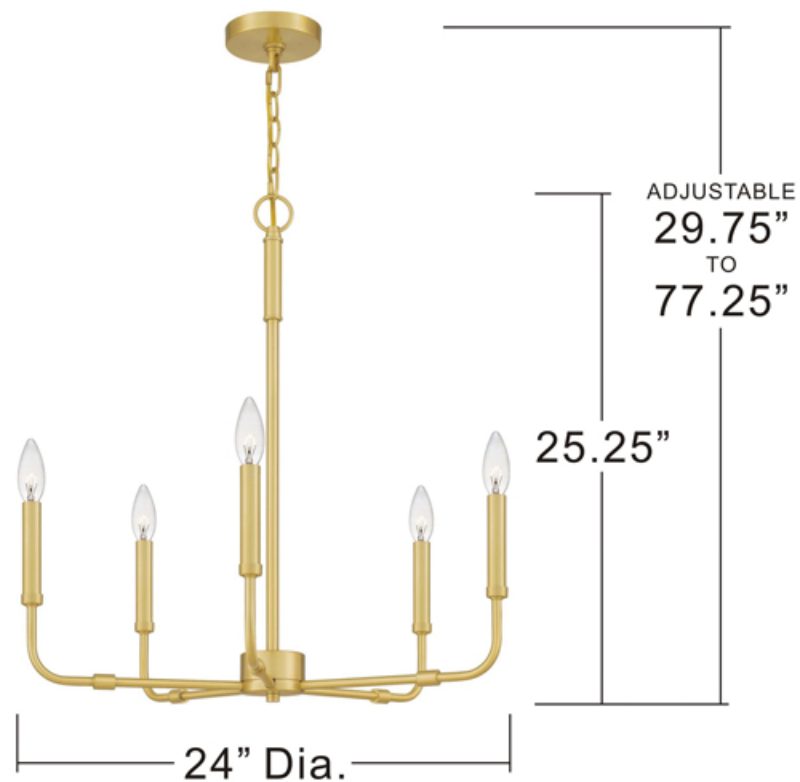

urban ambiance

UQL3802

INTERIOR CHANDELIER

Fixture Collection Name	Bideford
Fixture Finish	Olde Brass
Fixture Material	Steel
Shade Material	Open Candlestick
Bulb Base Type	Candelabra Base
Bulb Wattage	60.00
Number of Bulbs Req.	5
Bulbs Included	No
Primary Style	Modern Farmhouse
Install Location	Damp Locations
Weight (in LBS)	4.68
Chain Length	4 Ft
Extension Rods	0
Ceiling / Back Plate Dims.	4.75"W x 4.75"L
Power Wire Length	8 Ft
LED Bulb Compatible	Yes
Sloped Ceiling Compatible	Yes

ABR5024AB

CANOPY SIZE: 4.75" Dia.

NOTE: ALL DIMENSIONS ARE ROUNDED UP TO THE NEAREST 1/4"