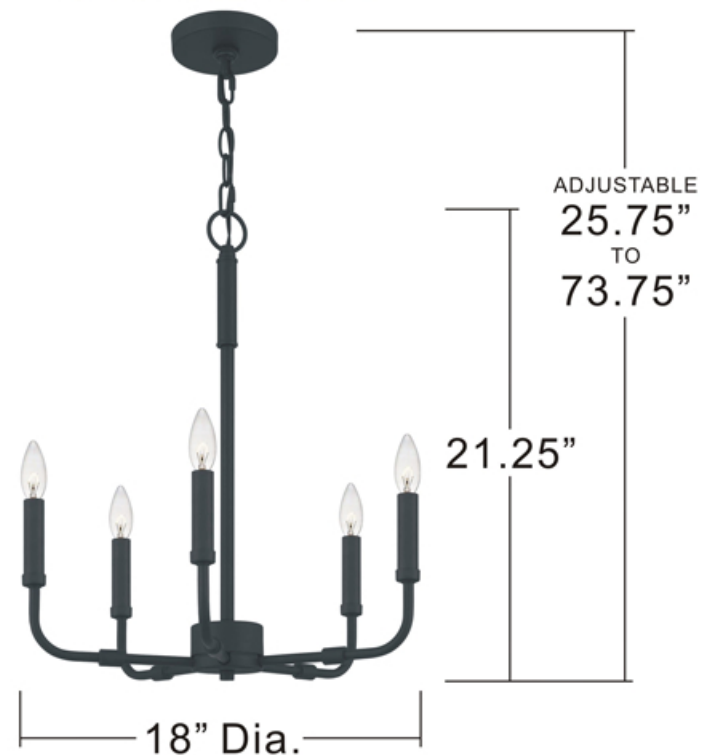

### INTERIOR CHANDELIER

<b>Fixture Collection Name</b>	Bideford
<b>Fixture Finish</b>	Matte Black
<b>Fixture Material</b>	Steel
<b>Shade Material</b>	Open Candlestick
<b>Bulb Base Type</b>	Candelabra Base
<b>Bulb Wattage</b>	60.00
<b>Number of Bulbs Req.</b>	5
<b>Bulbs Included</b>	No
<b>Primary Style</b>	Modern Farmhouse
<b>Install Location</b>	Damp Locations
<b>Weight (in LBS)</b>	4.20
<b>Chain Length</b>	4 Ft
<b>Extension Rods</b>	0
<b>Ceiling / Back Plate Dims.</b>	4.75"W x 4.75"L
<b>Power Wire Length</b>	8 Ft
<b>LED Bulb Compatible</b>	Yes
<b>Sloped Ceiling Compatible</b>	Yes

ABR5018MBK

CANOPY SIZE: 4.75" Dia.

NOTE: ALL DIMENSIONS ARE ROUNDED UP TO THE NEAREST 1/4"