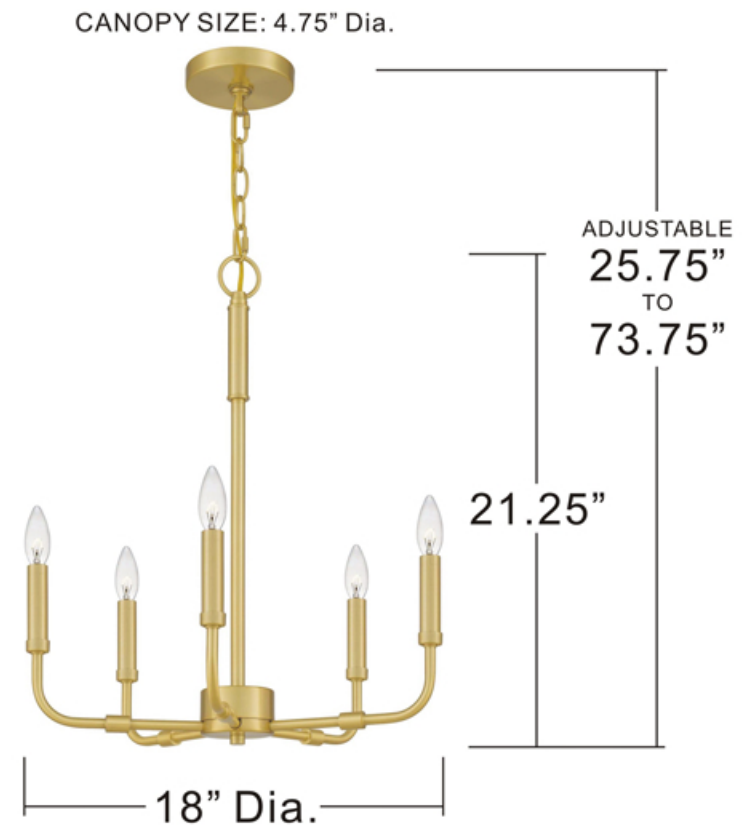

### INTERIOR CHANDELIER

<b>Fixture Collection Name</b>	Bideford
<b>Fixture Finish</b>	Olde Brass
<b>Fixture Material</b>	Steel
<b>Shade Material</b>	Open Candlestick
<b>Bulb Base Type</b>	Candelabra Base
<b>Bulb Wattage</b>	60.00
<b>Number of Bulbs Req.</b>	5
<b>Bulbs Included</b>	No
<b>Primary Style</b>	Modern Farmhouse
<b>Install Location</b>	Damp Locations
<b>Weight (in LBS)</b>	4.20
<b>Chain Length</b>	4 Ft
<b>Extension Rods</b>	0
<b>Ceiling / Back Plate Dims.</b>	4.75"W x 4.75"L
<b>Power Wire Length</b>	8 Ft
<b>LED Bulb Compatible</b>	Yes
<b>Sloped Ceiling Compatible</b>	Yes

ABR5018AB

NOTE: ALL DIMENSIONS ARE ROUNDED UP TO THE NEAREST 1/4"