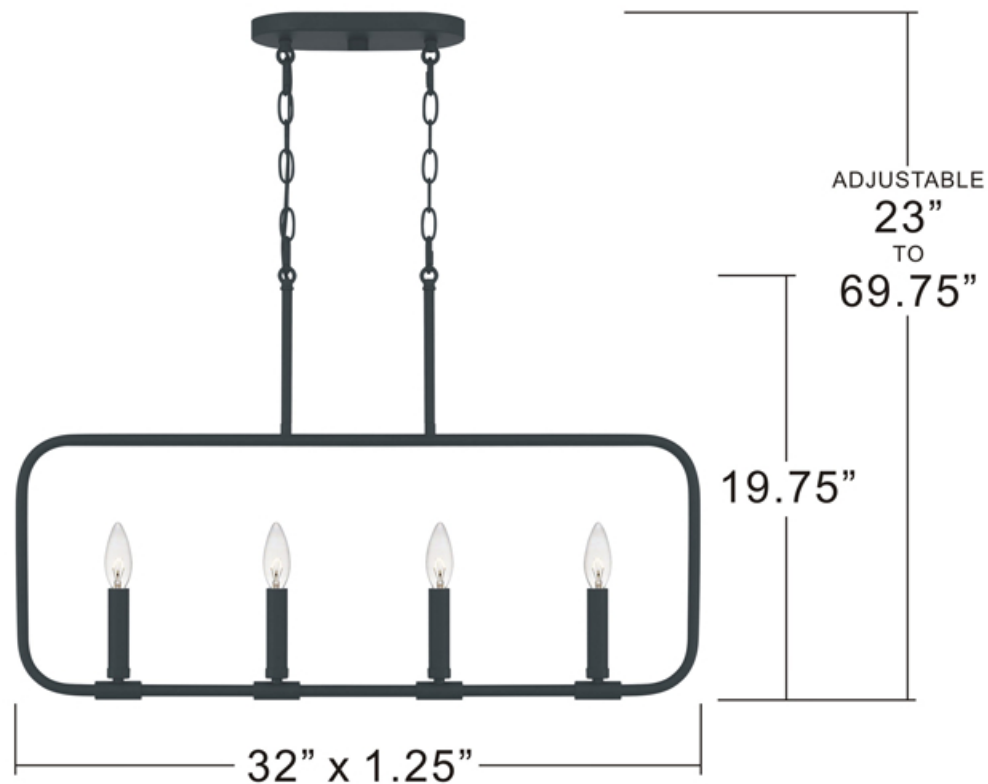

urban ambiance

UQL3797

INTERIOR CHANDELIER

Fixture Collection Name	Bideford
Fixture Finish	Matte Black
Fixture Material	Steel
Shade Material	Open Metal Frame
Bulb Base Type	Candelabra Base
Bulb Wattage	60.00
Number of Bulbs Req.	4
Bulbs Included	No
Primary Style	Modern Farmhouse
Install Location	Damp Locations
Weight (in LBS)	6.14
Chain Length	4 Ft
Extension Rods	0
Ceiling / Back Plate Dims.	10.00"W x 4.75"L
Power Wire Length	8 Ft
LED Bulb Compatible	Yes
Sloped Ceiling Compatible	Yes

ABR432MBK

CANOPY SIZE: 10" x 4.75"

NOTE: ALL DIMENSIONS ARE ROUNDED UP TO THE NEAREST 1/4"