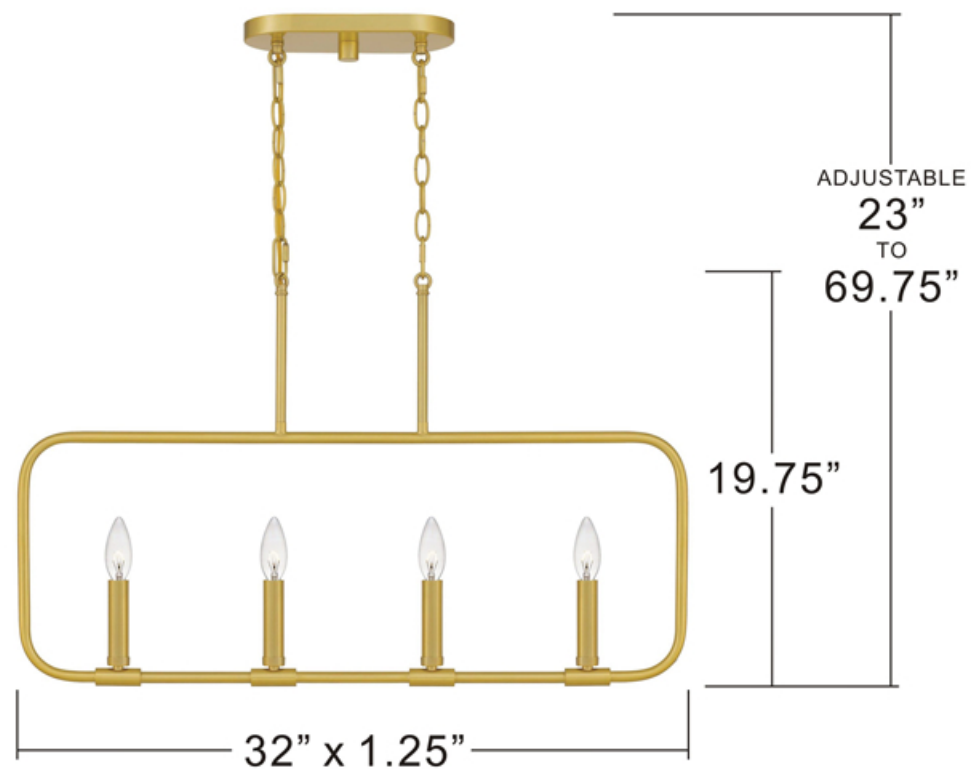

urban ambiance

UQL3796

INTERIOR CHANDELIER

Fixture Collection Name	Bideford
Fixture Finish	Olde Brass
Fixture Material	Steel
Shade Material	Open Metal Frame
Bulb Base Type	Candelabra Base
Bulb Wattage	60.00
Number of Bulbs Req.	4
Bulbs Included	No
Primary Style	Modern Farmhouse
Install Location	Damp Locations
Weight (in LBS)	6.14
Chain Length	4 Ft
Extension Rods	0
Ceiling / Back Plate Dims.	10.00"W x 4.75"L
Power Wire Length	8 Ft
LED Bulb Compatible	Yes
Sloped Ceiling Compatible	Yes

ABR432AB

CANOPY SIZE: 10" x 4.75"

NOTE: ALL DIMENSIONS ARE ROUNDED UP TO THE NEAREST 1/4"