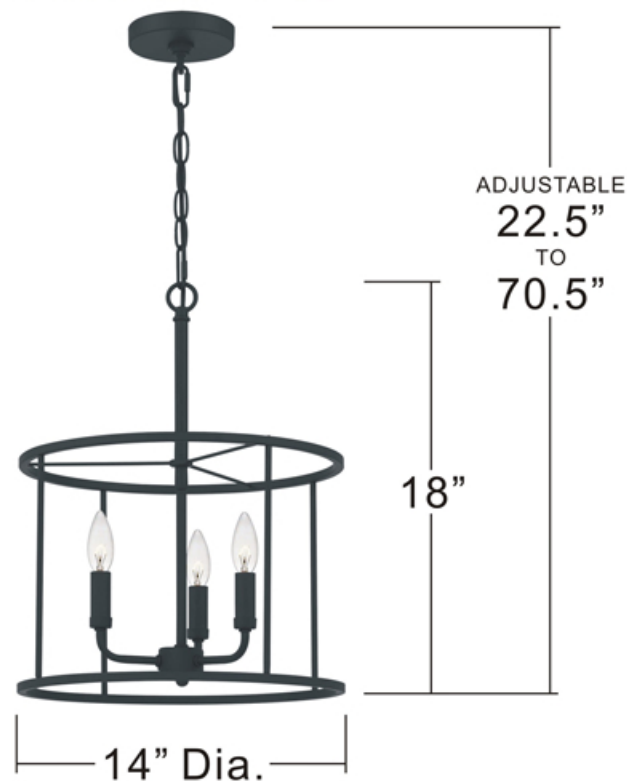

urban ambiance

UQL3794

INTERIOR CHANDELIER

Fixture Collection Name	Bideford
Fixture Finish	Matte Black
Fixture Material	Steel
Shade Material	Open Metal Frame
Bulb Base Type	Candelabra Base
Bulb Wattage	60.00
Number of Bulbs Req.	3
Bulbs Included	No
Primary Style	Modern Farmhouse
Install Location	Damp Locations
Weight (in LBS)	4.00
Chain Length	4 Ft
Extension Rods	0
Ceiling / Back Plate Dims.	4.75"W x 4.75"L
Power Wire Length	8 Ft
LED Bulb Compatible	Yes
Sloped Ceiling Compatible	Yes

ABR2814MBK

CANOPY SIZE: 4.75" Dia.

NOTE: ALL DIMENSIONS ARE ROUNDED UP TO THE NEAREST 1/4"