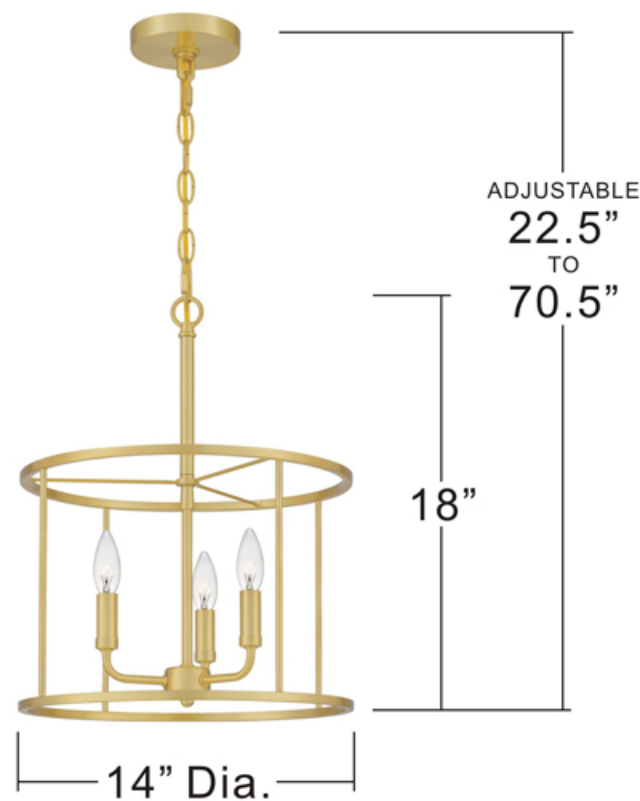

urban ambiance

UQL3793

INTERIOR CHANDELIER

Fixture Collection Name	Bideford
Fixture Finish	Olde Brass
Fixture Material	Steel
Shade Material	Open Metal Frame
Bulb Base Type	Candelabra Base
Bulb Wattage	60.00
Number of Bulbs Req.	3
Bulbs Included	No
Primary Style	Modern Farmhouse
Install Location	Damp Locations
Weight (in LBS)	4.00
Chain Length	4 Ft
Extension Rods	0
Ceiling / Back Plate Dims.	4.75"W x 4.75"L
Power Wire Length	8 Ft
LED Bulb Compatible	Yes
Sloped Ceiling Compatible	Yes

ABR2814AB

CANOPY SIZE: 4.75" Dia.

NOTE: ALL DIMENSIONS ARE ROUNDED UP TO THE NEAREST 1/4"