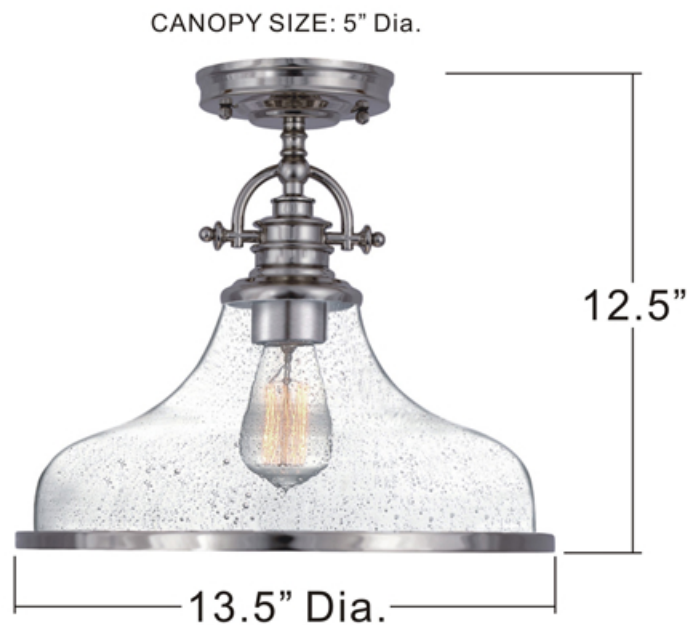

urban ambiance

UQL3669

INTERIOR CEILING LIGHT

Fixture Collection Name	Pasadena
Fixture Finish	Brushed Nickel
Fixture Material	Steel
Shade Material	Clear Seeded Glass
Bulb Base Type	Medium Base
Bulb Wattage	100.00
Number of Bulbs Req.	1
Bulbs Included	No
Primary Style	Traditional
Install Location	Damp Locations
Weight (in LBS)	5.70
Chain Length	0
Extension Rods	0
Ceiling / Back Plate Dims.	5.00"W x 5.00"L
Power Wire Length	8 Ft
LED Bulb Compatible	Yes
Sloped Ceiling Compatible	No

GRTS1714BN

NOTE: ALL DIMENSIONS ARE ROUNDED UP TO THE NEAREST 1/4"