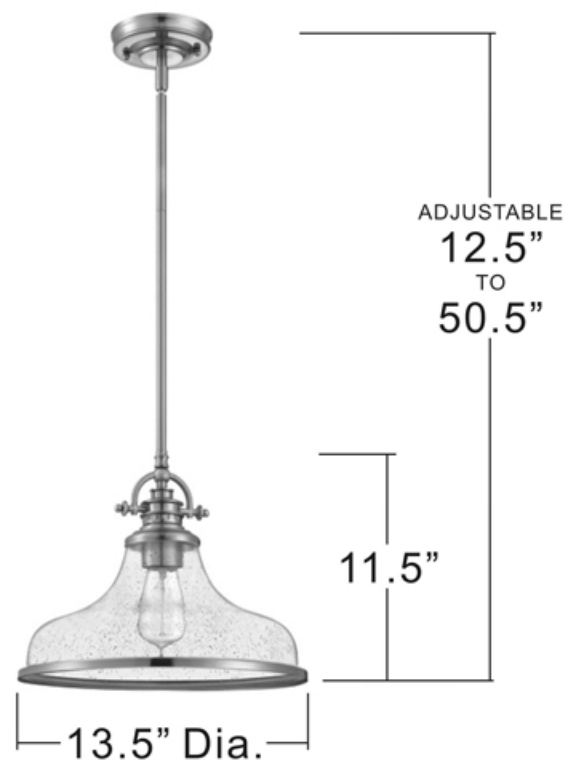

urban ambiance

UQL3665

INTERIOR PENDANT LIGHT

Fixture Collection Name	Pasadena
Fixture Finish	Brushed Nickel
Fixture Material	Steel
Shade Material	Clear Seeded Glass
Bulb Base Type	Medium Base
Bulb Wattage	100.00
Number of Bulbs Req.	1
Bulbs Included	No
Primary Style	Traditional
Install Location	Damp Locations
Weight (in LBS)	5.70
Chain Length	0
Extension Rods	Two 6" and Two 12" Down Rods
Ceiling / Back Plate Dims.	5.00"W x 5.00"L
Power Wire Length	8 Ft
LED Bulb Compatible	Yes
Sloped Ceiling Compatible	Yes

GRTS2814BN

CANOPY SIZE: 5" Dia.

NOTE: ALL DIMENSIONS ARE ROUNDED UP TO THE NEAREST 1/4"