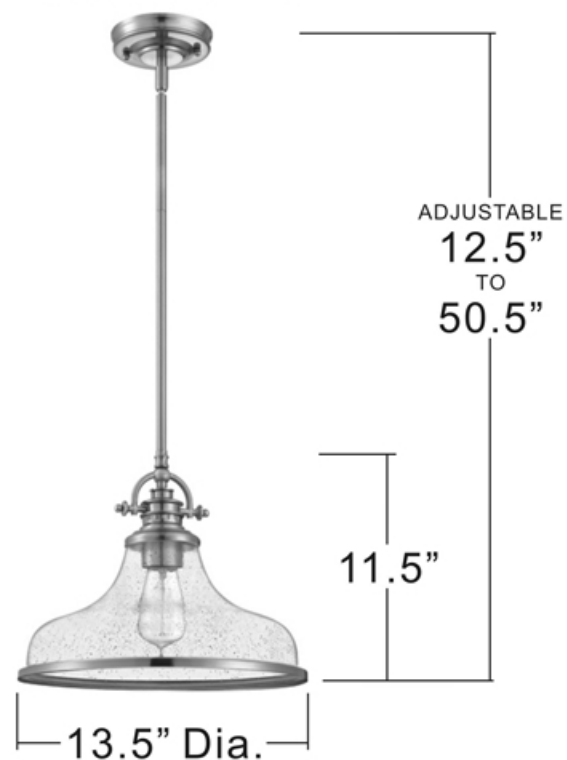

urban ambiance

UQL3664

INTERIOR PENDANT LIGHT

Fixture Collection Name	Pasadena
Fixture Finish	Parisian Bronze
Fixture Material	Steel
Shade Material	Clear Seeded Glass
Bulb Base Type	Medium Base
Bulb Wattage	100.00
Number of Bulbs Req.	1
Bulbs Included	No
Primary Style	Traditional
Install Location	Damp Locations
Weight (in LBS)	5.70
Chain Length	0
Extension Rods	Two 6" and Two 12" Down Rods
Ceiling / Back Plate Dims.	5.00"W x 1.00"L
Power Wire Length	8 Ft
LED Bulb Compatible	Yes
Sloped Ceiling Compatible	Yes

GRTS2814BN

CANOPY SIZE: 5" Dia.

NOTE: ALL DIMENSIONS ARE ROUNDED UP TO THE NEAREST 1/4"