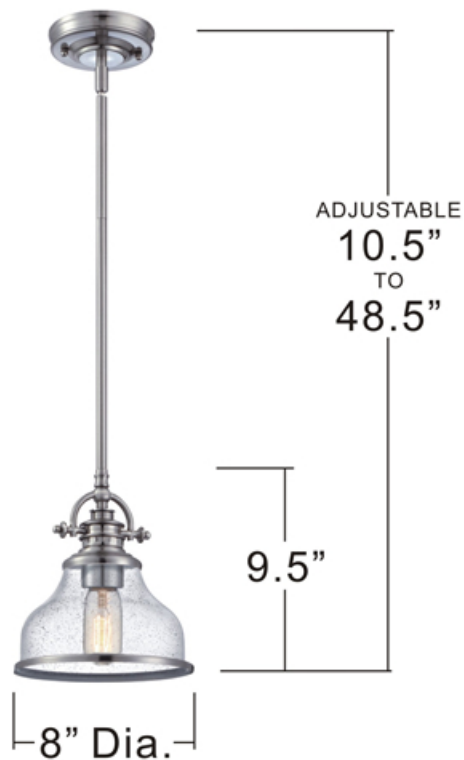

### INTERIOR PENDANT LIGHT

<b>Fixture Collection Name</b>	Pasadena
<b>Fixture Finish</b>	Brushed Nickel
<b>Fixture Material</b>	Steel
<b>Shade Material</b>	Clear Seeded Glass
<b>Bulb Base Type</b>	Medium Base
<b>Bulb Wattage</b>	100.00
<b>Number of Bulbs Req.</b>	1
<b>Bulbs Included</b>	No
<b>Primary Style</b>	Traditional
<b>Install Location</b>	Damp Locations
<b>Weight (in LBS)</b>	3.20
<b>Chain Length</b>	0
<b>Extension Rods</b>	Two 6" and Two 12" Down Rods
<b>Ceiling / Back Plate Dims.</b>	5.00"W x 5.00"L
<b>Power Wire Length</b>	8 Ft
<b>LED Bulb Compatible</b>	Yes
<b>Sloped Ceiling Compatible</b>	Yes

GRTS1508BN

CANOPY SIZE: 5" Dia.

NOTE: ALL DIMENSIONS ARE ROUNDED UP TO THE NEAREST 1/4"