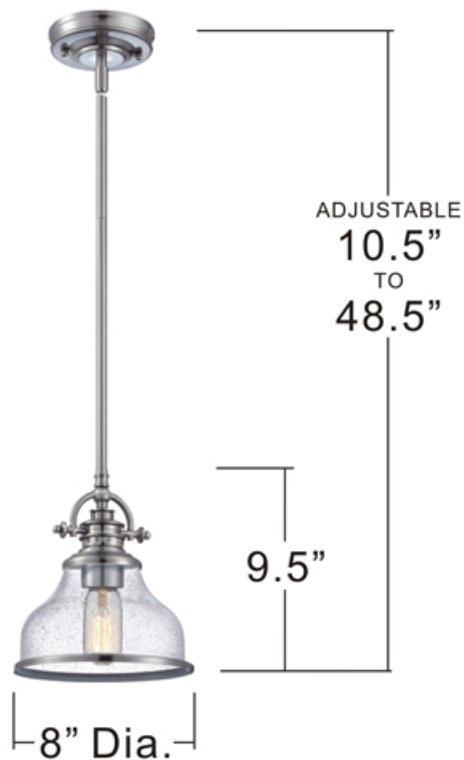

urban ambiance

UQL3660

INTERIOR PENDANT LIGHT

Fixture Collection Name	Pasadena
Fixture Finish	Parisian Bronze
Fixture Material	Steel
Shade Material	Clear Seeded Glass
Bulb Base Type	Medium Base
Bulb Wattage	100.00
Number of Bulbs Req.	1
Bulbs Included	No
Primary Style	Traditional
Install Location	Damp Locations
Weight (in LBS)	3.70
Chain Length	0
Extension Rods	Two 6" and Two 12" Down Rods
Ceiling / Back Plate Dims.	5.00"W x 1.00"L
Power Wire Length	8 Ft
LED Bulb Compatible	Yes
Sloped Ceiling Compatible	Yes

GRTS1508BN

CANOPY SIZE: 5" Dia.

NOTE: ALL DIMENSIONS ARE ROUNDED UP TO THE NEAREST 1/4"